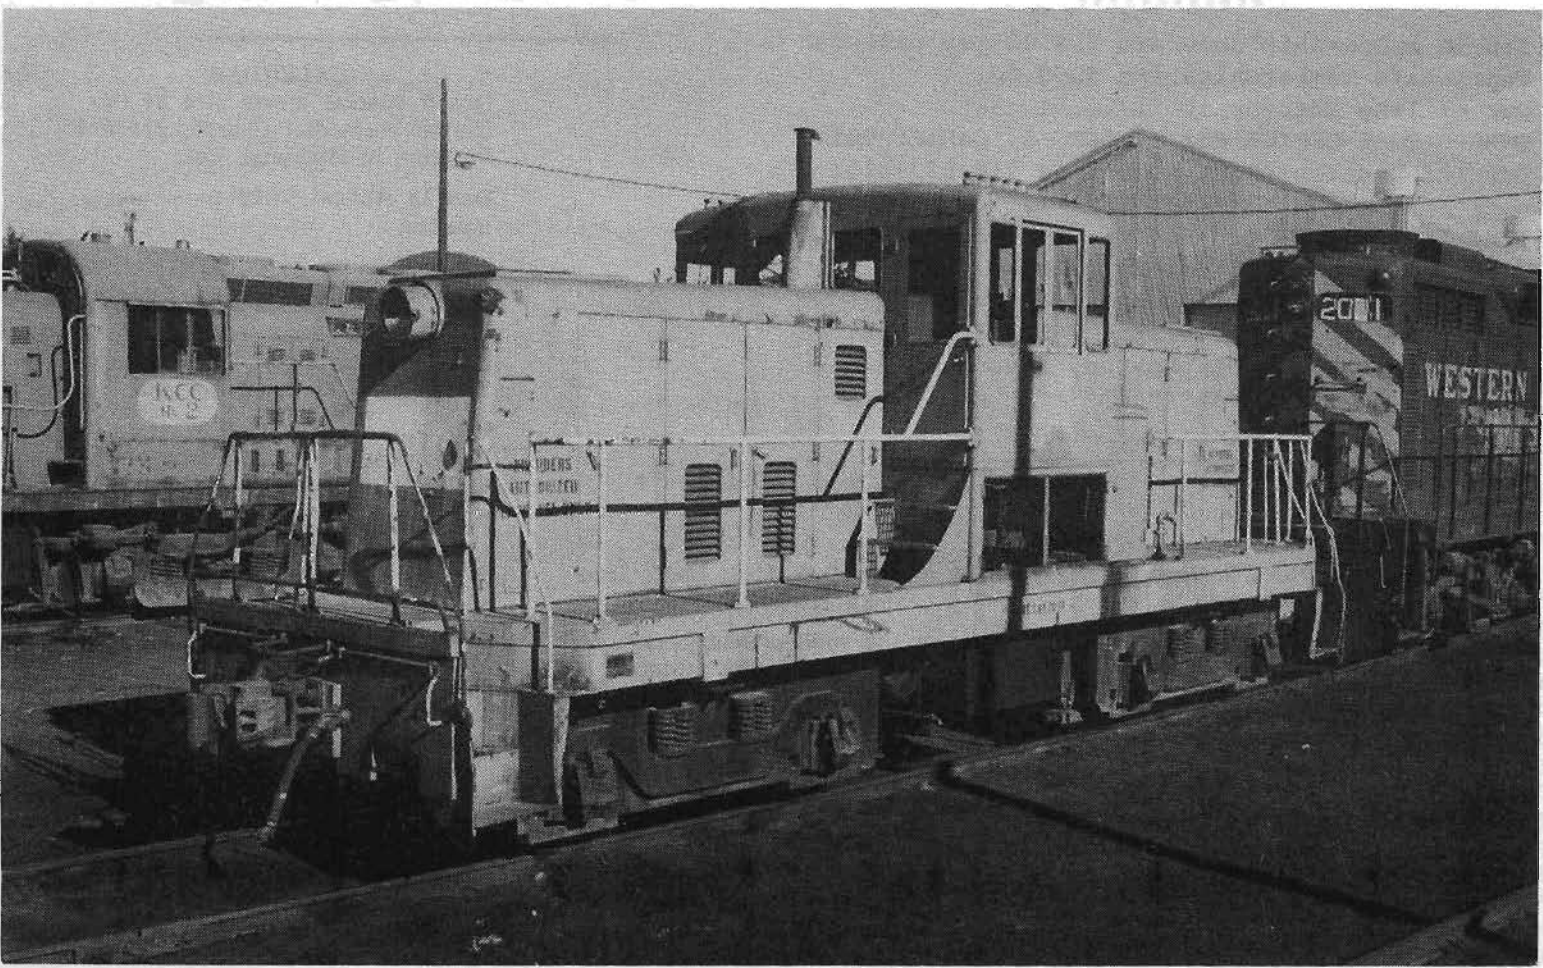

1.00

The Train Sheet

OFFICIAL PUBLICATION OF THE FEATHER RIVER RAIL SOCIETY PORTOLA CALIFORNIA

VOLUME No. 4 No. 6 NOVEMBER DECEMBER 1986

ISSUE No. 22

UNITED STATES STEEL #12 A TWIN ENGINE GE 80 TON CENTER CAB, NOW AT PORTOLA
Ski PHOTO