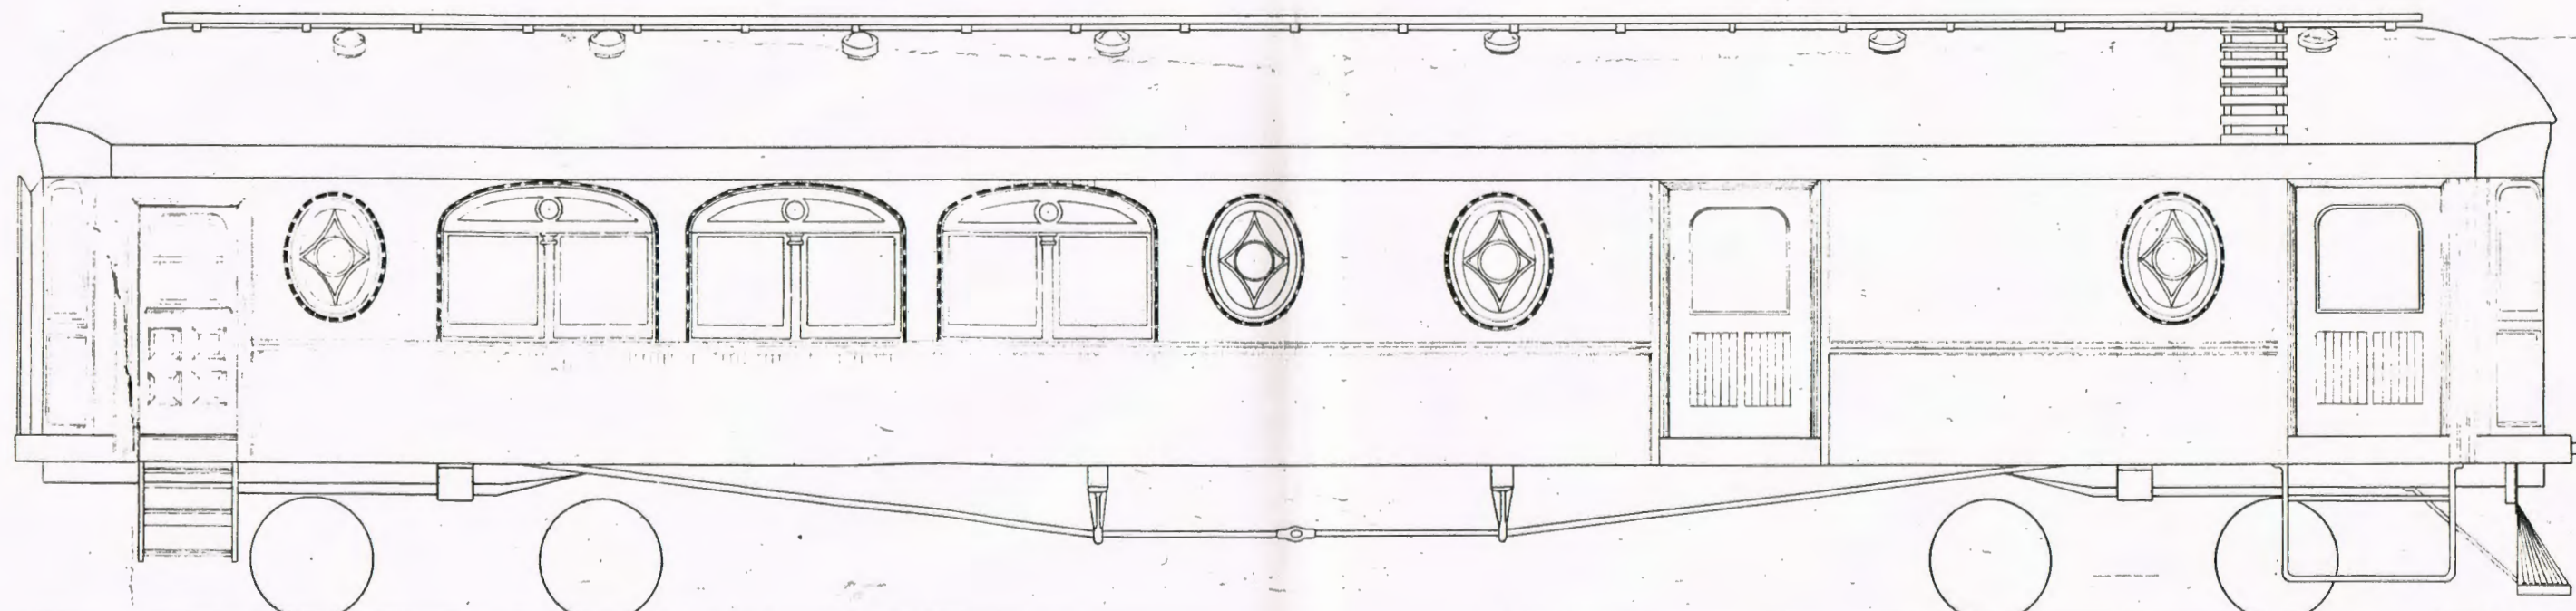

4'6 1/2" 25'0" 7'0" 10'0" 10'0" 10'0"

58 1/2"

6'6" 38'3" 6'6"

EIGHT CYLINDER 200 H.P. MOTOR CAR
DESIGNED FOR
WESTERN PACIFIC RY CO
HALL SCOTT MOTOR CAR CO
818 CRENSHAW BLVD. ST. CAL.