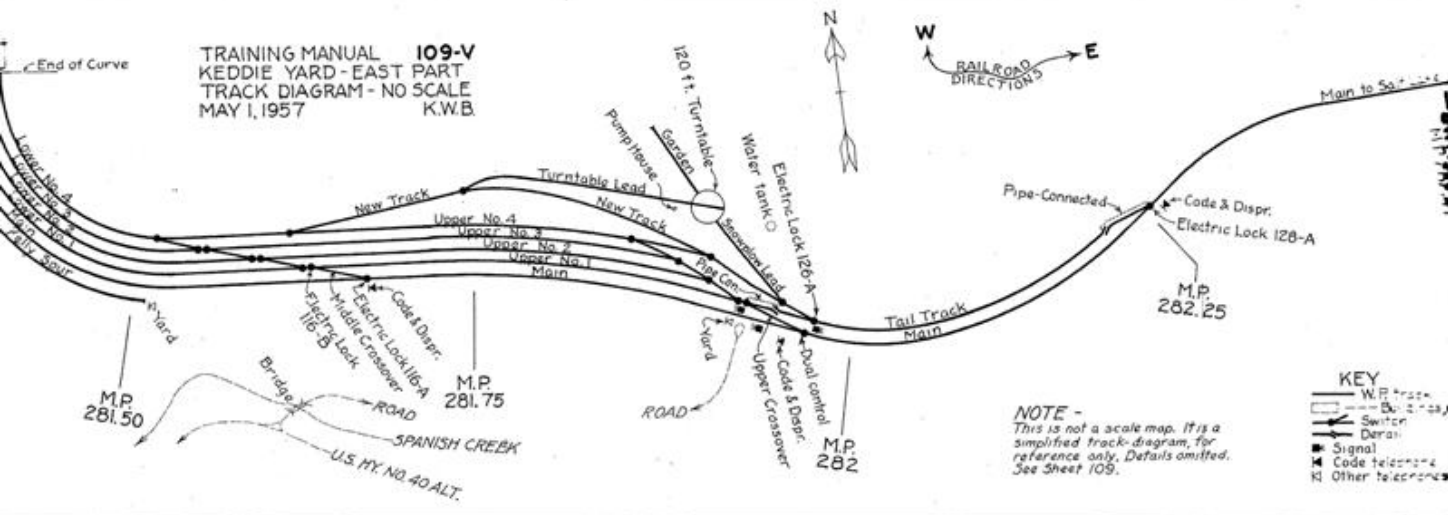

- KEY**
- W.P. track
 - Building
 - Signal
 - ⊠ Derrail
 - ⊞ Switch
 - ⊞ Code telephon
 - ⊞ Other telephon
 - N.C.E. - Northern C.

TRAINING MANUAL
KEDDIE YARD - WEST
TRACK DIAGRAM - NO SCALE
MAY 1, 1957

- KEY**
- W.P. track
 - Building
 - Signal
 - ⊠ Derrail
 - ⊞ Switch
 - ⊞ Code telephon
 - ⊞ Other telephon

NOTE -
This is not a scale map. It is a
simplified track diagram, for
reference only. Details omitted.
See Sheet 109.