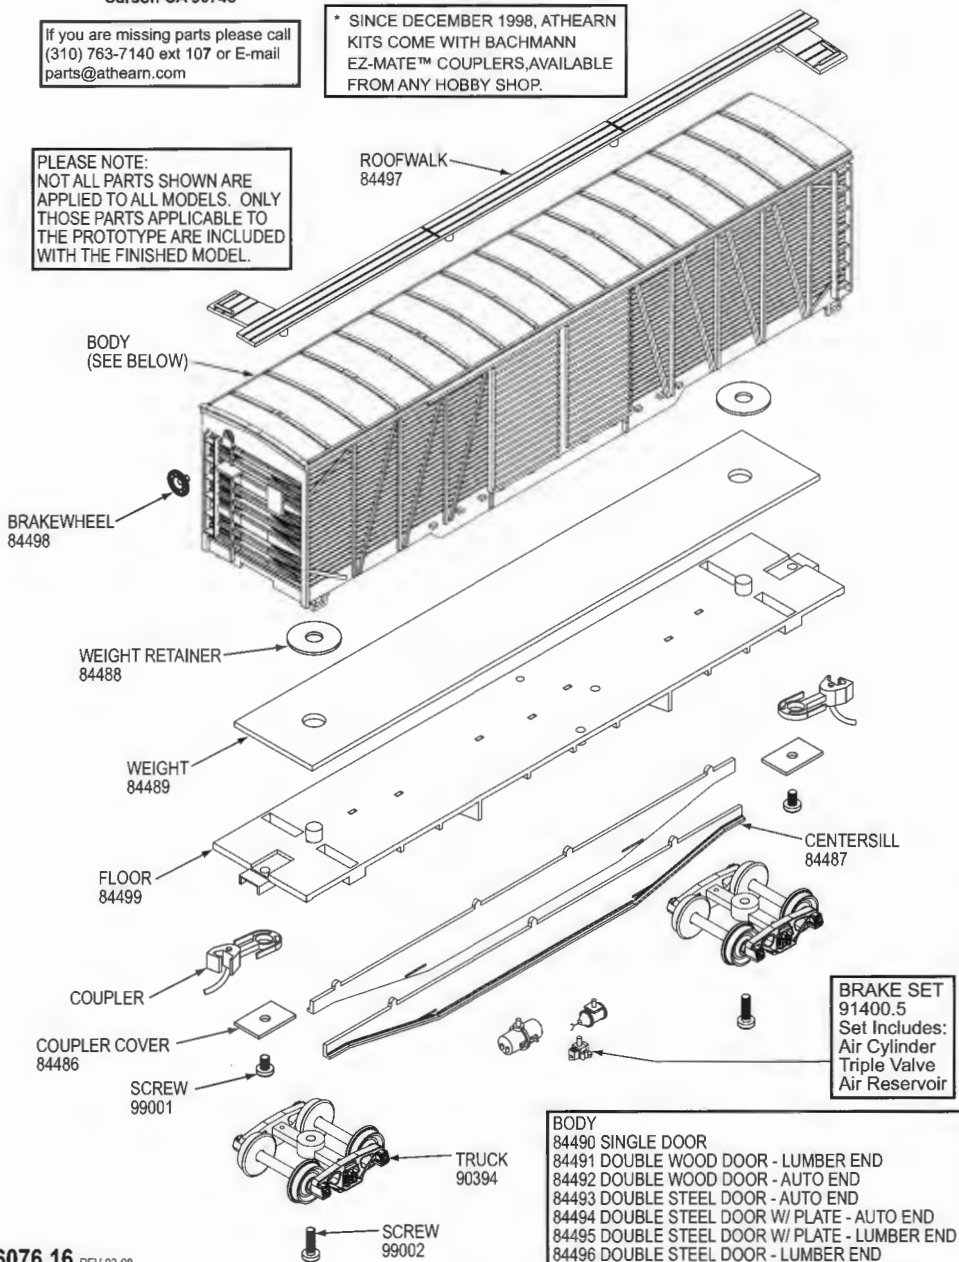

# 50' SINGLE SHEATH BOXCAR

www.athearn.com

Athearn, Inc.  
1550 Glenn Curtiss  
Carson CA 90746

If you are missing parts please call  
(310) 763-7140 ext 107 or E-mail  
parts@athearn.com

\* SINCE DECEMBER 1998, ATHEARN  
KITS COME WITH BACHMANN  
EZ-MATE™ COUPLERS, AVAILABLE  
FROM ANY HOBBY SHOP.

PLEASE NOTE:  
NOT ALL PARTS SHOWN ARE  
APPLIED TO ALL MODELS. ONLY  
THOSE PARTS APPLICABLE TO  
THE PROTOTYPE ARE INCLUDED  
WITH THE FINISHED MODEL.

**BODY**  
84490 SINGLE DOOR  
84491 DOUBLE WOOD DOOR - LUMBER END  
84492 DOUBLE WOOD DOOR - AUTO END  
84493 DOUBLE STEEL DOOR - AUTO END  
84494 DOUBLE STEEL DOOR W/ PLATE - AUTO END  
84495 DOUBLE STEEL DOOR W/ PLATE - LUMBER END  
84496 DOUBLE STEEL DOOR - LUMBER END