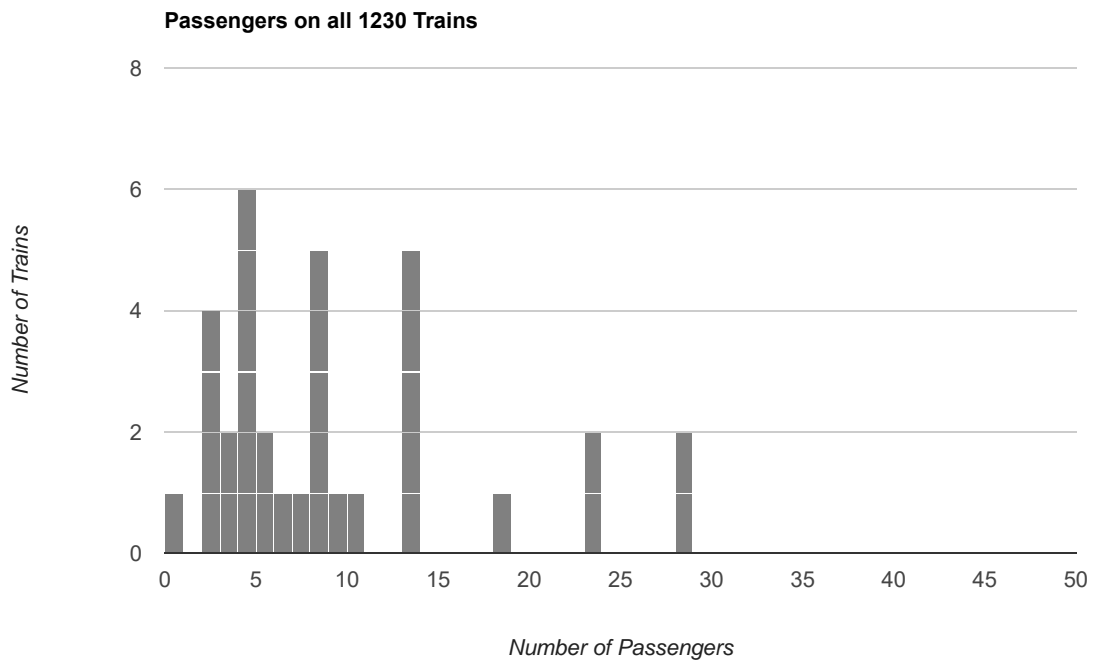

Total number of dates: 34

Total number of scheduled trains: 272

<b>Passenger Counts</b>	<b>Train Times:</b>								
<b>Sorted by Day of Weekend</b>	<b>1200</b>	<b>1230</b>	<b>1300</b>	<b>1330</b>	<b>1400</b>	<b>1430</b>	<b>1500</b>	<b>1530</b>	<b>Totals</b>
Saturday - Total Passengers	190	149	102	114	117	78	78	85	913
Sunday - Total Passengers	198	137	134	85	77	87	70	75	863
Holiday - Total Passengers	34	19	10	13	18	7	9	1	111
Saturday Averages	12.7	9.9	6.8	7.6	7.8	5.2	5.2	5.7	60.9
Sunday Averages	13.2	9.1	8.9	5.7	5.1	5.8	4.7	5.0	57.5
Holiday Averages	8.5	4.8	2.5	3.2	4.5	1.8	2.2	0.2	27.8
Saturday - Zero Passenger Runs	3	0	2	2	1	3	5	3	19
Sunday - Zero Passenger Runs	1	1	1	1	5	2	6	8	25
Holiday - Zero Passenger Runs	1	0	2	2	2	3	2	3	15

**Passengers by Train Time (year to date)**

**Average Passengers by Train Time (year to date)**

Number of Zero Passenger Trains by Train Time (year to date)

**Passengers on all 1500 Trains**

**Passengers on all 1530 Trains**

**Passengers on Saturday 1200 Trains**

**Passengers on Saturday 1230 Trains**

**Passengers on Saturday 1500 Trains**

**Passengers on Saturday 1530 Trains**

**Passengers on Sunday 1200 Trains**

**Passengers on Sunday 1230 Trains**