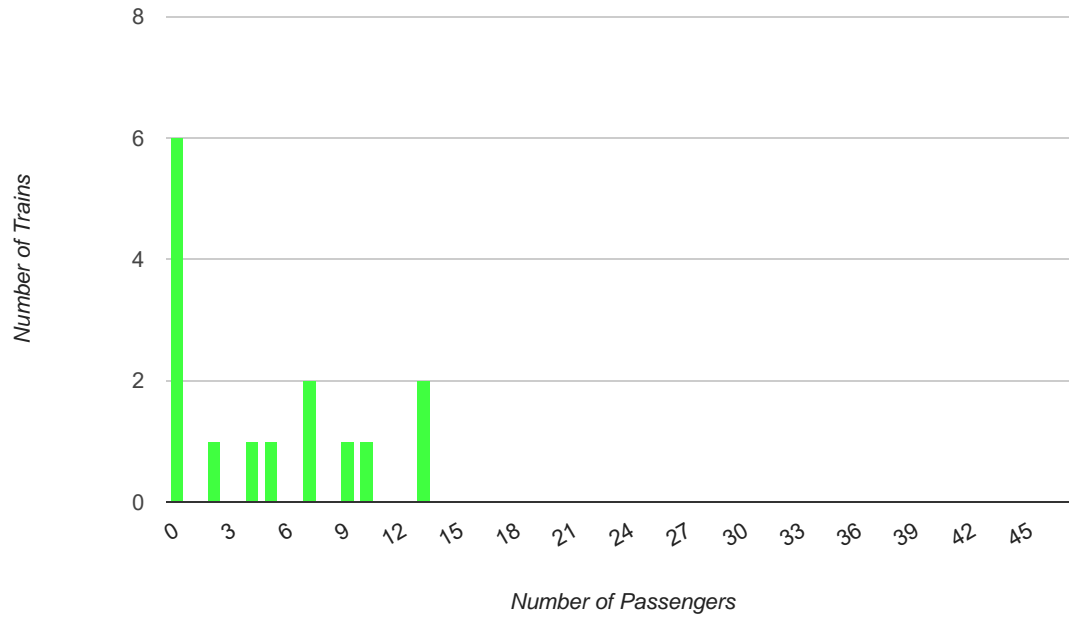

Total number of dates: 34

Total number of scheduled trains: 272

<b>Passenger Counts</b>	<b>Train Times:</b>								
<b>Sorted by Day of Weekend</b>	<b>1200</b>	<b>1230</b>	<b>1300</b>	<b>1330</b>	<b>1400</b>	<b>1430</b>	<b>1500</b>	<b>1530</b>	<b>Totals</b>
Saturday - Total Passengers	190	149	102	114	117	78	78	85	913
Sunday - Total Passengers	198	137	134	85	77	87	70	75	863
Holiday - Total Passengers	34	19	10	13	18	7	9	1	111
Saturday Averages	12.7	9.9	6.8	7.6	7.8	5.2	5.2	5.7	60.9
Sunday Averages	13.2	9.1	8.9	5.7	5.1	5.8	4.7	5.0	57.5
Holiday Averages	8.5	4.8	2.5	3.2	4.5	1.8	2.2	0.2	27.8
Saturday - Zero Passenger Runs	3	0	2	2	1	3	5	3	19
Sunday - Zero Passenger Runs	1	1	1	1	5	2	6	8	25
Holiday - Zero Passenger Runs	1	0	2	2	2	3	2	3	15

**Passengers by Train Time (year to date)**

**Average Passengers by Train Time (year to date)**

Number of Zero Passenger Trains by Train Time (year to date)

**Passengers on all 1500 Trains**

**Passengers on all 1530 Trains**

**Passengers on Saturday 1200 Trains**

**Passengers on Saturday 1230 Trains**

**Passengers on Saturday 1500 Trains**

**Passengers on Saturday 1530 Trains**

**Passengers on Sunday 1200 Trains**

**Passengers on Sunday 1230 Trains**

**Passengers on Sunday 1500 Trains**

**Passengers on Sunday 1530 Trains**

Report created by ~/bin/create\_passenger\_train\_report.sh