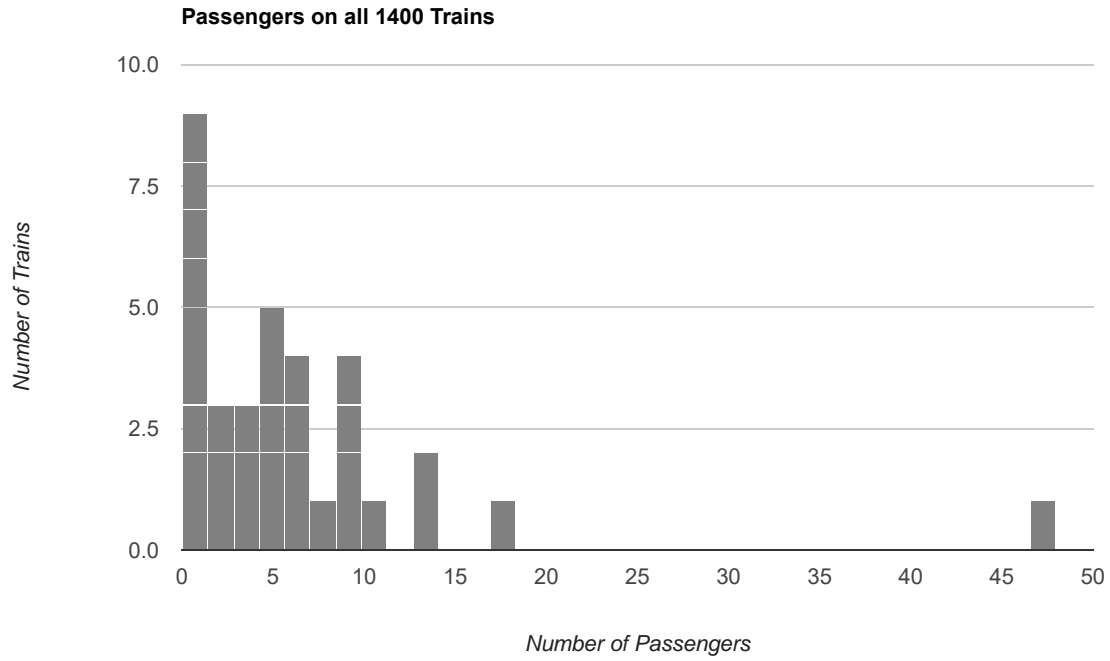

Total number of dates: 34

Total number of scheduled trains: 272

<b>Passenger Counts</b>	<b>Train Times:</b>								
<b>Sorted by Day of Weekend</b>	<b>1200</b>	<b>1230</b>	<b>1300</b>	<b>1330</b>	<b>1400</b>	<b>1430</b>	<b>1500</b>	<b>1530</b>	<b>Totals</b>
Saturday - Total Passengers	190	149	102	114	117	78	78	85	913
Sunday - Total Passengers	198	137	134	85	77	87	70	75	863
Holiday - Total Passengers	34	19	10	13	18	7	9	1	111
Saturday Averages	12.7	9.9	6.8	7.6	7.8	5.2	5.2	5.7	60.9
Sunday Averages	13.2	9.1	8.9	5.7	5.1	5.8	4.7	5.0	57.5
Holiday Averages	8.5	4.8	2.5	3.2	4.5	1.8	2.2	0.2	27.8
Saturday - Zero Passenger Runs	3	0	2	2	1	3	5	3	19
Sunday - Zero Passenger Runs	1	1	1	1	5	2	6	8	25
Holiday - Zero Passenger Runs	1	0	2	2	2	3	2	3	15

**Passengers by Train Time (year to date)**

**Average Passengers by Train Time (year to date)**

Number of Zero Passenger Trains by Train Time (year to date)

**Passengers on all 1500 Trains**

**Passengers on all 1530 Trains**

**Passengers on Saturday 1200 Trains**

**Passengers on Saturday 1230 Trains**

**Passengers on Saturday 1500 Trains**

**Passengers on Saturday 1530 Trains**

**Passengers on Sunday 1200 Trains**

**Passengers on Sunday 1230 Trains**