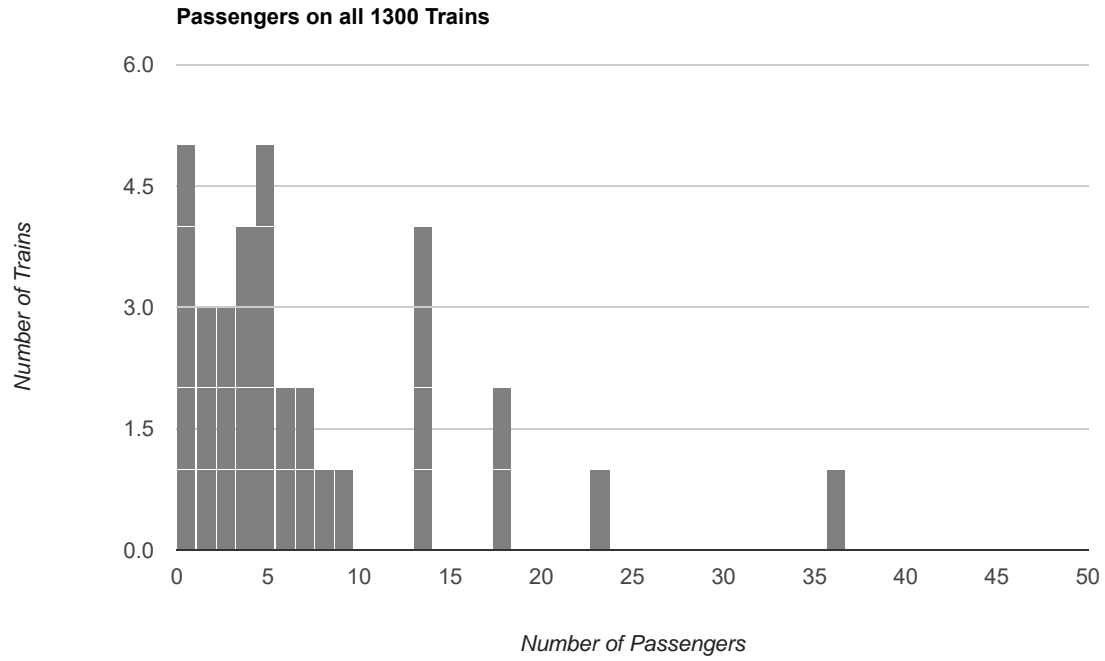

Total number of dates: 34

Total number of scheduled trains: 272

<b>Passenger Counts</b>	<b>Train Times:</b>								
<b>Sorted by Day of Weekend</b>	<b>1200</b>	<b>1230</b>	<b>1300</b>	<b>1330</b>	<b>1400</b>	<b>1430</b>	<b>1500</b>	<b>1530</b>	<b>Totals</b>
Saturday - Total Passengers	190	149	102	114	117	78	78	85	913
Sunday - Total Passengers	198	137	134	85	77	87	70	75	863
Holiday - Total Passengers	34	19	10	13	18	7	9	1	111
Saturday Averages	12.7	9.9	6.8	7.6	7.8	5.2	5.2	5.7	60.9
Sunday Averages	13.2	9.1	8.9	5.7	5.1	5.8	4.7	5.0	57.5
Holiday Averages	8.5	4.8	2.5	3.2	4.5	1.8	2.2	0.2	27.8
Saturday - Zero Passenger Runs	3	0	2	2	1	3	5	3	19
Sunday - Zero Passenger Runs	1	1	1	1	5	2	6	8	25
Holiday - Zero Passenger Runs	1	0	2	2	2	3	2	3	15

**Passengers by Train Time (year to date)**

**Average Passengers by Train Time (year to date)**

Number of Zero Passenger Trains by Train Time (year to date)

**Passengers on all 1500 Trains**

**Passengers on all 1530 Trains**

**Passengers on Saturday 1200 Trains**

**Passengers on Saturday 1230 Trains**

**Passengers on Saturday 1500 Trains**

**Passengers on Saturday 1530 Trains**

**Passengers on Sunday 1200 Trains**

**Passengers on Sunday 1230 Trains**