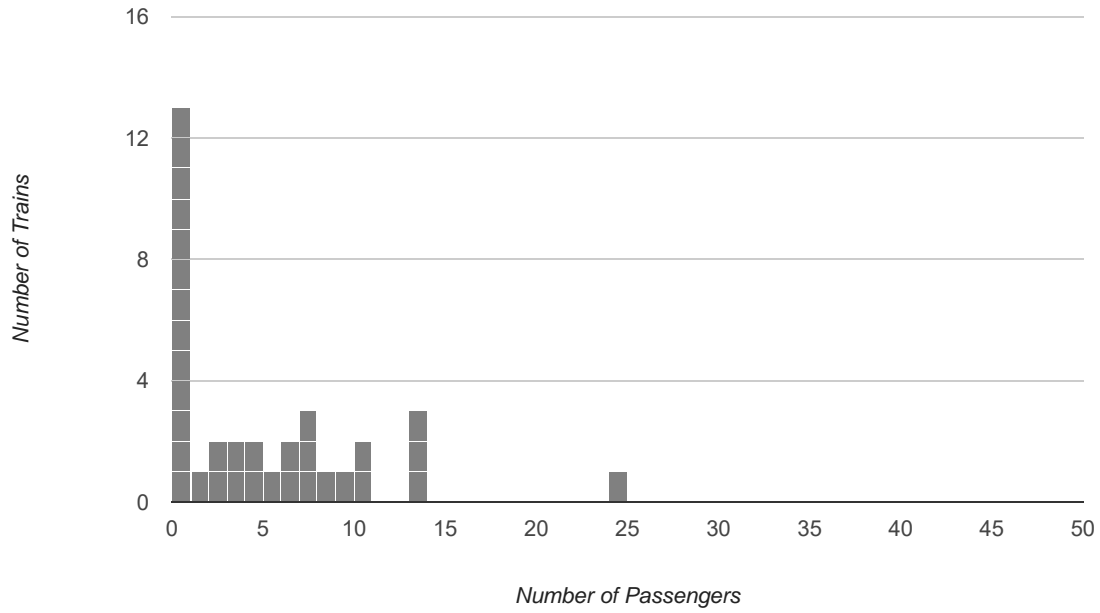

Total number of dates: 34

Total number of scheduled trains: 272

<b>Passenger Counts</b>	<b>Train Times:</b>								
<b>Sorted by Day of Weekend</b>	<b>1200</b>	<b>1230</b>	<b>1300</b>	<b>1330</b>	<b>1400</b>	<b>1430</b>	<b>1500</b>	<b>1530</b>	<b>Totals</b>
Saturday - Total Passengers	190	149	102	114	117	78	78	85	913
Sunday - Total Passengers	198	137	134	85	77	87	70	75	863
Holiday - Total Passengers	34	19	10	13	18	7	9	1	111
Saturday Averages	12.7	9.9	6.8	7.6	7.8	5.2	5.2	5.7	60.9
Sunday Averages	13.2	9.1	8.9	5.7	5.1	5.8	4.7	5.0	57.5
Holiday Averages	8.5	4.8	2.5	3.2	4.5	1.8	2.2	0.2	27.8
Saturday - Zero Passenger Runs	3	0	2	2	1	3	5	3	19
Sunday - Zero Passenger Runs	1	1	1	1	5	2	6	8	25
Holiday - Zero Passenger Runs	1	0	2	2	2	3	2	3	15

**Passengers by Train Time (year to date)**

**Average Passengers by Train Time (year to date)**

Number of Zero Passenger Trains by Train Time (year to date)

**Passengers on all 1500 Trains**

**Passengers on all 1530 Trains**

**Passengers on Saturday 1200 Trains**

**Passengers on Saturday 1230 Trains**

**Passengers on Saturday 1500 Trains**

**Passengers on Saturday 1530 Trains**

**Passengers on Sunday 1200 Trains**

**Passengers on Sunday 1230 Trains**