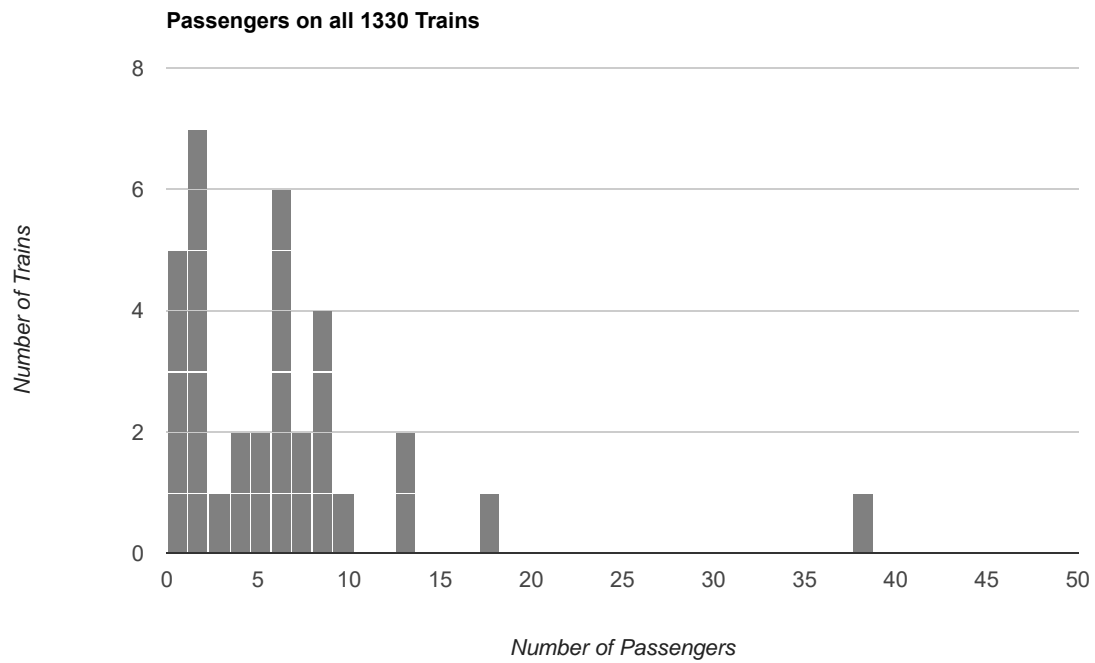

Total number of dates: 34

Total number of scheduled trains: 272

<b>Passenger Counts</b>	<b>Train Times:</b>								
<b>Sorted by Day of Weekend</b>	<b>1200</b>	<b>1230</b>	<b>1300</b>	<b>1330</b>	<b>1400</b>	<b>1430</b>	<b>1500</b>	<b>1530</b>	<b>Totals</b>
Saturday - Total Passengers	190	149	102	114	117	78	78	85	913
Sunday - Total Passengers	198	137	134	85	77	87	70	75	863
Holiday - Total Passengers	34	19	10	13	18	7	9	1	111
Saturday Averages	12.7	9.9	6.8	7.6	7.8	5.2	5.2	5.7	60.9
Sunday Averages	13.2	9.1	8.9	5.7	5.1	5.8	4.7	5.0	57.5
Holiday Averages	8.5	4.8	2.5	3.2	4.5	1.8	2.2	0.2	27.8
Saturday - Zero Passenger Runs	3	0	2	2	1	3	5	3	19
Sunday - Zero Passenger Runs	1	1	1	1	5	2	6	8	25
Holiday - Zero Passenger Runs	1	0	2	2	2	3	2	3	15

**Passengers by Train Time (year to date)**

**Average Passengers by Train Time (year to date)**

Number of Zero Passenger Trains by Train Time (year to date)

**Passengers on all 1500 Trains**

**Passengers on all 1530 Trains**

**Passengers on Saturday 1200 Trains**

**Passengers on Saturday 1230 Trains**

**Passengers on Saturday 1500 Trains**

**Passengers on Saturday 1530 Trains**

**Passengers on Sunday 1200 Trains**

**Passengers on Sunday 1230 Trains**