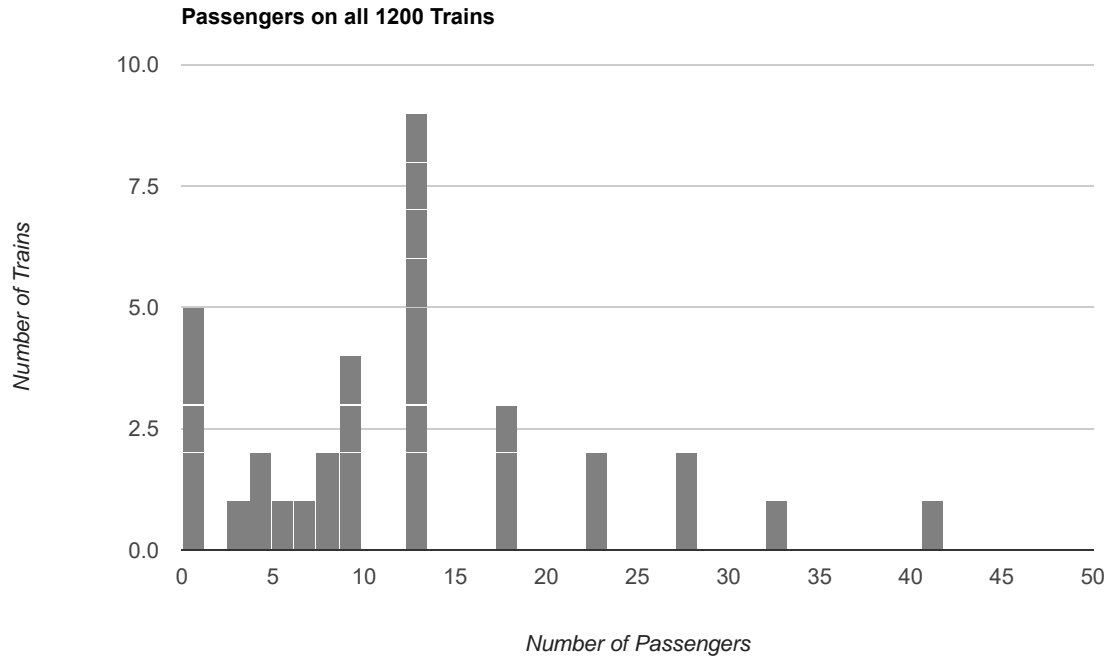

Total number of dates: 34

Total number of scheduled trains: 272

<b>Passenger Counts</b>	<b>Train Times:</b>								
<b>Sorted by Day of Weekend</b>	<b>1200</b>	<b>1230</b>	<b>1300</b>	<b>1330</b>	<b>1400</b>	<b>1430</b>	<b>1500</b>	<b>1530</b>	<b>Totals</b>
Saturday - Total Passengers	190	149	102	114	117	78	78	85	913
Sunday - Total Passengers	198	137	134	85	77	87	70	75	863
Holiday - Total Passengers	34	19	10	13	18	7	9	1	111
Saturday Averages	12.7	9.9	6.8	7.6	7.8	5.2	5.2	5.7	60.9
Sunday Averages	13.2	9.1	8.9	5.7	5.1	5.8	4.7	5.0	57.5
Holiday Averages	8.5	4.8	2.5	3.2	4.5	1.8	2.2	0.2	27.8
Saturday - Zero Passenger Runs	3	0	2	2	1	3	5	3	19
Sunday - Zero Passenger Runs	1	1	1	1	5	2	6	8	25
Holiday - Zero Passenger Runs	1	0	2	2	2	3	2	3	15

**Passengers by Train Time (year to date)**

**Average Passengers by Train Time (year to date)**

Number of Zero Passenger Trains by Train Time (year to date)

**Passengers on all 1500 Trains**

**Passengers on all 1530 Trains**

**Passengers on Saturday 1200 Trains**

**Passengers on Saturday 1230 Trains**

**Passengers on Saturday 1500 Trains**

**Passengers on Saturday 1530 Trains**

**Passengers on Sunday 1200 Trains**

**Passengers on Sunday 1230 Trains**