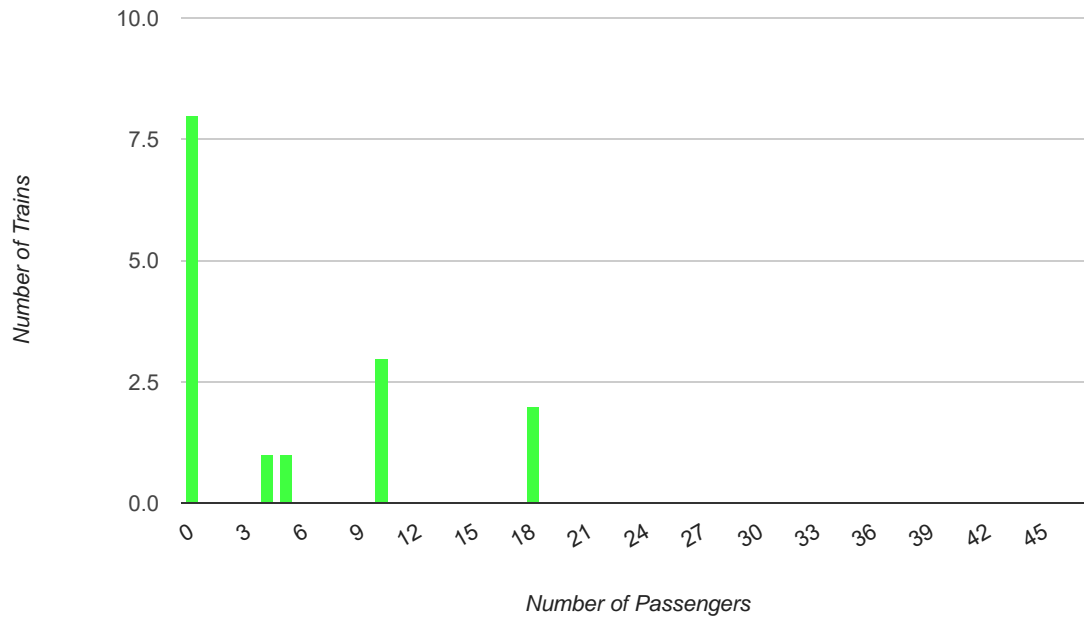

Total number of dates: 34

Total number of scheduled trains: 272

<b>Passenger Counts</b>	<b>Train Times:</b>								
<b>Sorted by Day of Weekend</b>	<b>1200</b>	<b>1230</b>	<b>1300</b>	<b>1330</b>	<b>1400</b>	<b>1430</b>	<b>1500</b>	<b>1530</b>	<b>Totals</b>
Saturday - Total Passengers	190	149	102	114	117	78	78	85	913
Sunday - Total Passengers	198	137	134	85	77	87	70	75	863
Holiday - Total Passengers	34	19	10	13	18	7	9	1	111
Saturday Averages	12.7	9.9	6.8	7.6	7.8	5.2	5.2	5.7	60.9
Sunday Averages	13.2	9.1	8.9	5.7	5.1	5.8	4.7	5.0	57.5
Holiday Averages	8.5	4.8	2.5	3.2	4.5	1.8	2.2	0.2	27.8
Saturday - Zero Passenger Runs	3	0	2	2	1	3	5	3	19
Sunday - Zero Passenger Runs	1	1	1	1	5	2	6	8	25
Holiday - Zero Passenger Runs	1	0	2	2	2	3	2	3	15

**Passengers by Train Time (year to date)**

**Average Passengers by Train Time (year to date)**

Number of Zero Passenger Trains by Train Time (year to date)

**Passengers on all 1500 Trains**

**Passengers on all 1530 Trains**

**Passengers on Saturday 1200 Trains**

**Passengers on Saturday 1230 Trains**

**Passengers on Saturday 1500 Trains**

**Passengers on Saturday 1530 Trains**

**Passengers on Sunday 1200 Trains**

**Passengers on Sunday 1230 Trains**

**Passengers on Sunday 1500 Trains**

**Passengers on Sunday 1530 Trains**

Report created by ~/bin/create\_passenger\_train\_report.sh