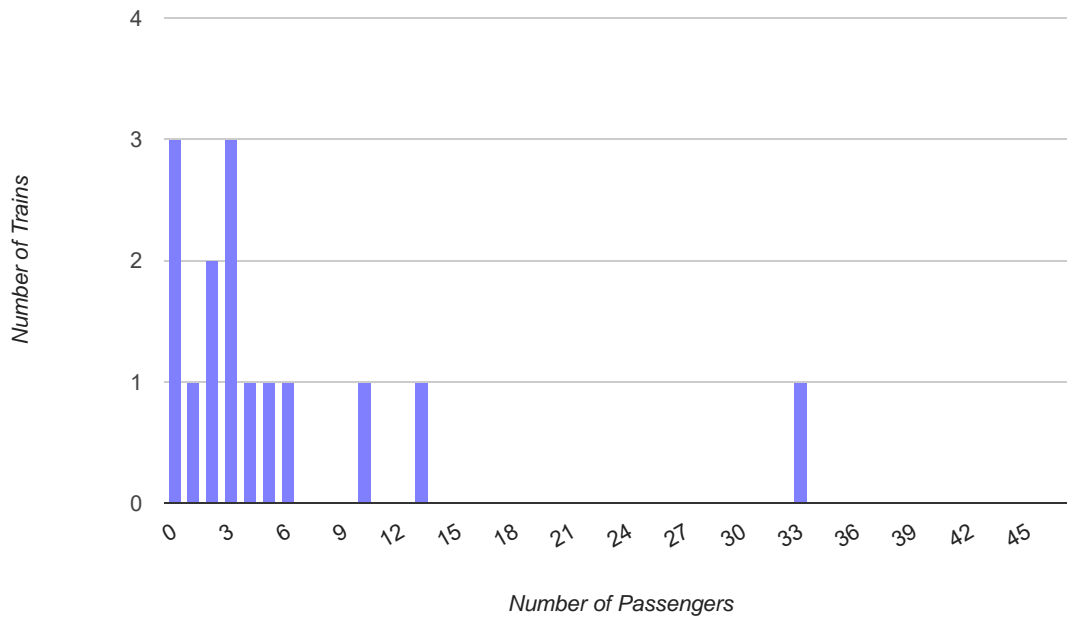

Total number of dates: 34

Total number of scheduled trains: 272

<b>Passenger Counts</b>	<b>Train Times:</b>								
<b>Sorted by Day of Weekend</b>	<b>1200</b>	<b>1230</b>	<b>1300</b>	<b>1330</b>	<b>1400</b>	<b>1430</b>	<b>1500</b>	<b>1530</b>	<b>Totals</b>
Saturday - Total Passengers	190	149	102	114	117	78	78	85	913
Sunday - Total Passengers	198	137	134	85	77	87	70	75	863
Holiday - Total Passengers	34	19	10	13	18	7	9	1	111
Saturday Averages	12.7	9.9	6.8	7.6	7.8	5.2	5.2	5.7	60.9
Sunday Averages	13.2	9.1	8.9	5.7	5.1	5.8	4.7	5.0	57.5
Holiday Averages	8.5	4.8	2.5	3.2	4.5	1.8	2.2	0.2	27.8
Saturday - Zero Passenger Runs	3	0	2	2	1	3	5	3	19
Sunday - Zero Passenger Runs	1	1	1	1	5	2	6	8	25
Holiday - Zero Passenger Runs	1	0	2	2	2	3	2	3	15

**Passengers by Train Time (year to date)**

**Average Passengers by Train Time (year to date)**

Number of Zero Passenger Trains by Train Time (year to date)

**Passengers on all 1500 Trains**

**Passengers on all 1530 Trains**

**Passengers on Saturday 1200 Trains**

**Passengers on Saturday 1230 Trains**

**Passengers on Saturday 1500 Trains**

**Passengers on Saturday 1530 Trains**

**Passengers on Sunday 1200 Trains**

**Passengers on Sunday 1230 Trains**

**Passengers on Sunday 1500 Trains**

**Passengers on Sunday 1530 Trains**

Report created by ~/bin/create\_passenger\_train\_report.sh