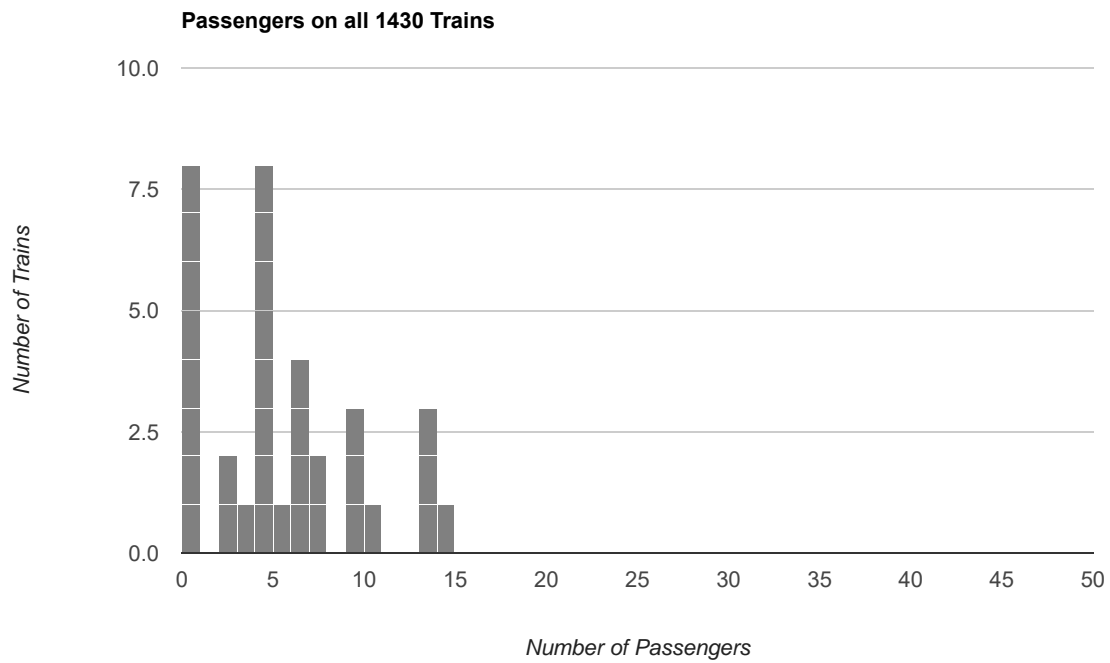

Total number of dates: 34

Total number of scheduled trains: 272

<b>Passenger Counts</b>	<b>Train Times:</b>								
<b>Sorted by Day of Weekend</b>	<b>1200</b>	<b>1230</b>	<b>1300</b>	<b>1330</b>	<b>1400</b>	<b>1430</b>	<b>1500</b>	<b>1530</b>	<b>Totals</b>
Saturday - Total Passengers	190	149	102	114	117	78	78	85	913
Sunday - Total Passengers	198	137	134	85	77	87	70	75	863
Holiday - Total Passengers	34	19	10	13	18	7	9	1	111
Saturday Averages	12.7	9.9	6.8	7.6	7.8	5.2	5.2	5.7	60.9
Sunday Averages	13.2	9.1	8.9	5.7	5.1	5.8	4.7	5.0	57.5
Holiday Averages	8.5	4.8	2.5	3.2	4.5	1.8	2.2	0.2	27.8
Saturday - Zero Passenger Runs	3	0	2	2	1	3	5	3	19
Sunday - Zero Passenger Runs	1	1	1	1	5	2	6	8	25
Holiday - Zero Passenger Runs	1	0	2	2	2	3	2	3	15

**Passengers by Train Time (year to date)**

**Average Passengers by Train Time (year to date)**

Number of Zero Passenger Trains by Train Time (year to date)

**Passengers on all 1500 Trains**

**Passengers on all 1530 Trains**

**Passengers on Saturday 1200 Trains**

**Passengers on Saturday 1230 Trains**

**Passengers on Saturday 1500 Trains**

**Passengers on Saturday 1530 Trains**

**Passengers on Sunday 1200 Trains**

**Passengers on Sunday 1230 Trains**