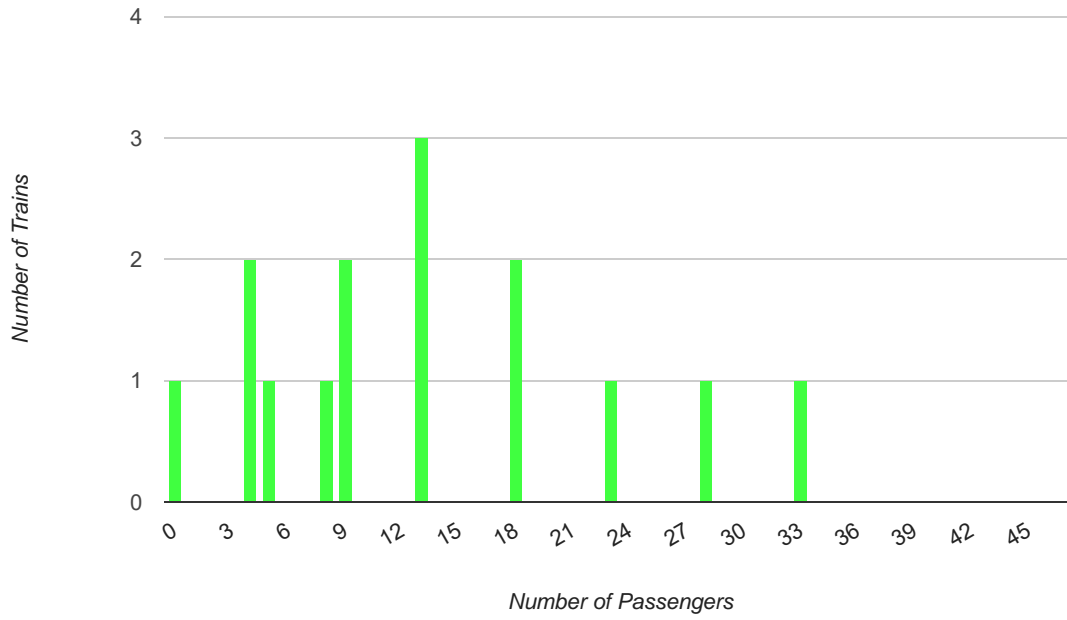

Total number of dates: 34

Total number of scheduled trains: 272

<b>Passenger Counts</b>	<b>Train Times:</b>								
<b>Sorted by Day of Weekend</b>	<b>1200</b>	<b>1230</b>	<b>1300</b>	<b>1330</b>	<b>1400</b>	<b>1430</b>	<b>1500</b>	<b>1530</b>	<b>Totals</b>
Saturday - Total Passengers	190	149	102	114	117	78	78	85	913
Sunday - Total Passengers	198	137	134	85	77	87	70	75	863
Holiday - Total Passengers	34	19	10	13	18	7	9	1	111
Saturday Averages	12.7	9.9	6.8	7.6	7.8	5.2	5.2	5.7	60.9
Sunday Averages	13.2	9.1	8.9	5.7	5.1	5.8	4.7	5.0	57.5
Holiday Averages	8.5	4.8	2.5	3.2	4.5	1.8	2.2	0.2	27.8
Saturday - Zero Passenger Runs	3	0	2	2	1	3	5	3	19
Sunday - Zero Passenger Runs	1	1	1	1	5	2	6	8	25
Holiday - Zero Passenger Runs	1	0	2	2	2	3	2	3	15

**Passengers by Train Time (year to date)**

**Average Passengers by Train Time (year to date)**

Number of Zero Passenger Trains by Train Time (year to date)

**Passengers on all 1500 Trains**

**Passengers on all 1530 Trains**

**Passengers on Saturday 1200 Trains**

**Passengers on Saturday 1230 Trains**

**Passengers on Saturday 1500 Trains**

**Passengers on Saturday 1530 Trains**

**Passengers on Sunday 1200 Trains**

**Passengers on Sunday 1230 Trains**

**Passengers on Sunday 1500 Trains**

**Passengers on Sunday 1530 Trains**

Report created by ~/bin/create\_passenger\_train\_report.sh