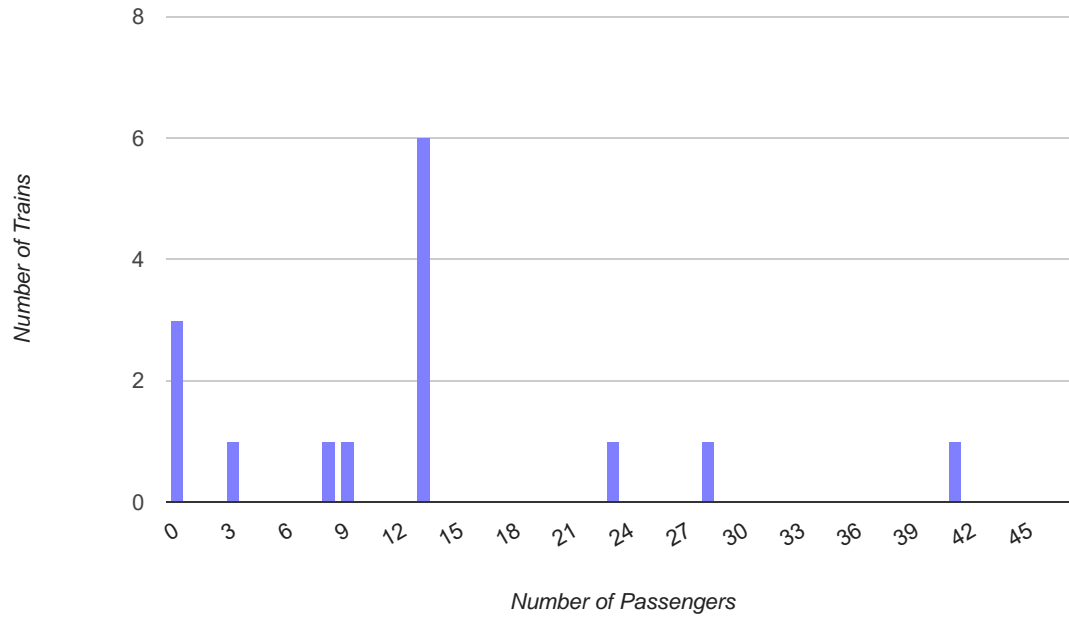

Total number of dates: 34

Total number of scheduled trains: 272

<b>Passenger Counts</b>	<b>Train Times:</b>								
<b>Sorted by Day of Weekend</b>	<b>1200</b>	<b>1230</b>	<b>1300</b>	<b>1330</b>	<b>1400</b>	<b>1430</b>	<b>1500</b>	<b>1530</b>	<b>Totals</b>
Saturday - Total Passengers	190	149	102	114	117	78	78	85	913
Sunday - Total Passengers	198	137	134	85	77	87	70	75	863
Holiday - Total Passengers	34	19	10	13	18	7	9	1	111
Saturday Averages	12.7	9.9	6.8	7.6	7.8	5.2	5.2	5.7	60.9
Sunday Averages	13.2	9.1	8.9	5.7	5.1	5.8	4.7	5.0	57.5
Holiday Averages	8.5	4.8	2.5	3.2	4.5	1.8	2.2	0.2	27.8
Saturday - Zero Passenger Runs	3	0	2	2	1	3	5	3	19
Sunday - Zero Passenger Runs	1	1	1	1	5	2	6	8	25
Holiday - Zero Passenger Runs	1	0	2	2	2	3	2	3	15

**Passengers by Train Time (year to date)**

**Average Passengers by Train Time (year to date)**

Number of Zero Passenger Trains by Train Time (year to date)

**Passengers on all 1500 Trains**

**Passengers on all 1530 Trains**

**Passengers on Saturday 1200 Trains**

**Passengers on Saturday 1230 Trains**

**Passengers on Saturday 1500 Trains**

**Passengers on Saturday 1530 Trains**

**Passengers on Sunday 1200 Trains**

**Passengers on Sunday 1230 Trains**