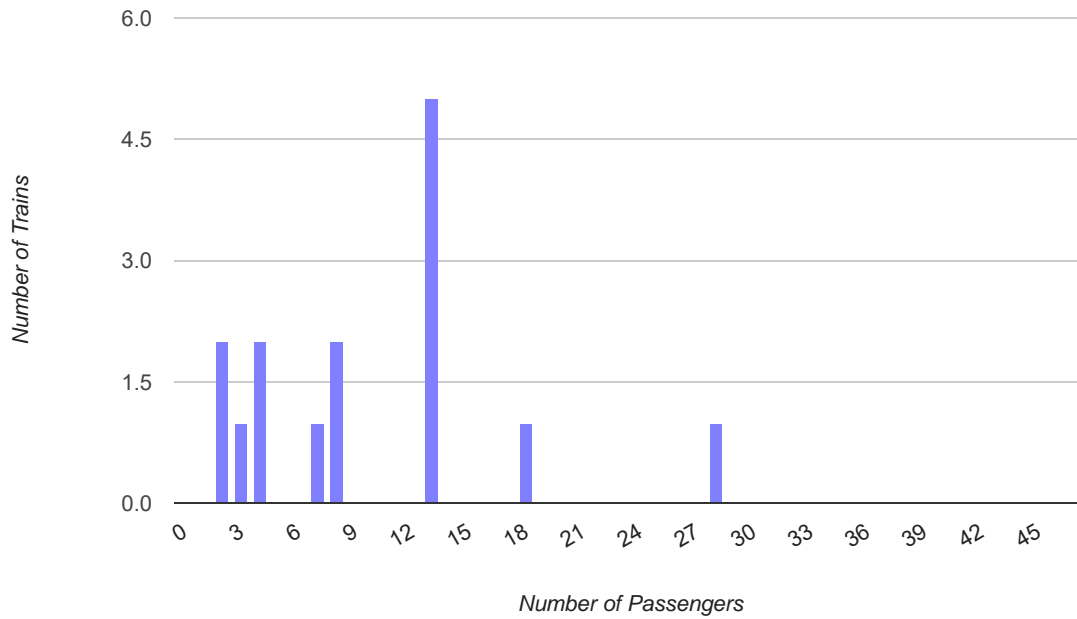

Total number of dates: 34

Total number of scheduled trains: 272

<b>Passenger Counts</b>	<b>Train Times:</b>								
<b>Sorted by Day of Weekend</b>	<b>1200</b>	<b>1230</b>	<b>1300</b>	<b>1330</b>	<b>1400</b>	<b>1430</b>	<b>1500</b>	<b>1530</b>	<b>Totals</b>
Saturday - Total Passengers	190	149	102	114	117	78	78	85	913
Sunday - Total Passengers	198	137	134	85	77	87	70	75	863
Holiday - Total Passengers	34	19	10	13	18	7	9	1	111
Saturday Averages	12.7	9.9	6.8	7.6	7.8	5.2	5.2	5.7	60.9
Sunday Averages	13.2	9.1	8.9	5.7	5.1	5.8	4.7	5.0	57.5
Holiday Averages	8.5	4.8	2.5	3.2	4.5	1.8	2.2	0.2	27.8
Saturday - Zero Passenger Runs	3	0	2	2	1	3	5	3	19
Sunday - Zero Passenger Runs	1	1	1	1	5	2	6	8	25
Holiday - Zero Passenger Runs	1	0	2	2	2	3	2	3	15

**Passengers by Train Time (year to date)**

**Average Passengers by Train Time (year to date)**

Number of Zero Passenger Trains by Train Time (year to date)

**Passengers on all 1500 Trains**

**Passengers on all 1530 Trains**

**Passengers on Saturday 1200 Trains**

**Passengers on Saturday 1230 Trains**

**Passengers on Saturday 1500 Trains**

**Passengers on Saturday 1530 Trains**

**Passengers on Sunday 1200 Trains**

**Passengers on Sunday 1230 Trains**