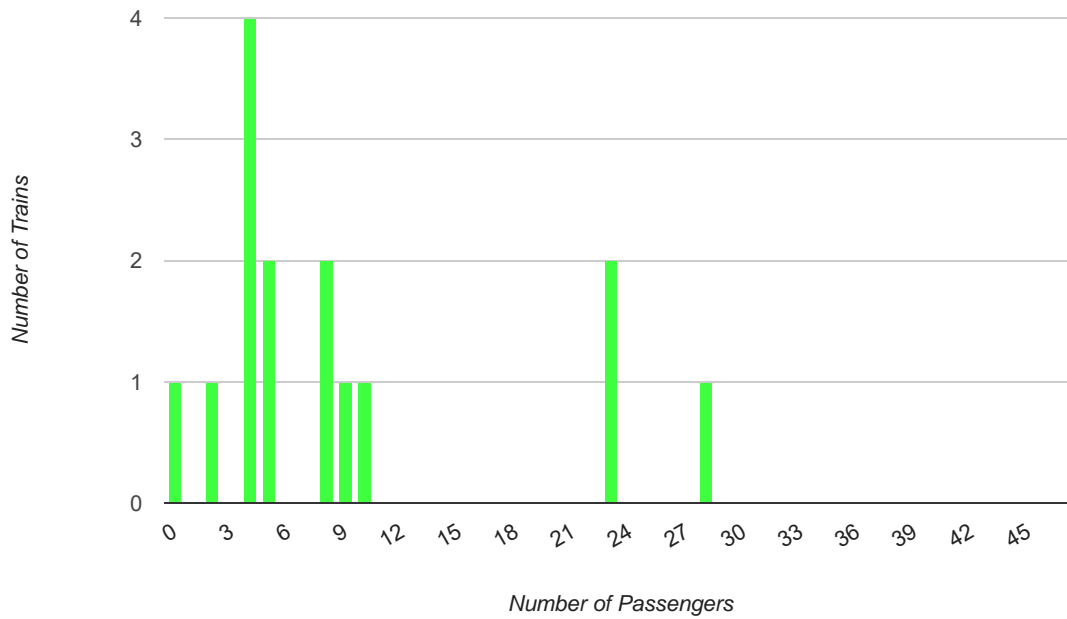

Total number of dates: 34

Total number of scheduled trains: 272

<b>Passenger Counts</b>	<b>Train Times:</b>								
<b>Sorted by Day of Weekend</b>	<b>1200</b>	<b>1230</b>	<b>1300</b>	<b>1330</b>	<b>1400</b>	<b>1430</b>	<b>1500</b>	<b>1530</b>	<b>Totals</b>
Saturday - Total Passengers	190	149	102	114	117	78	78	85	913
Sunday - Total Passengers	198	137	134	85	77	87	70	75	863
Holiday - Total Passengers	34	19	10	13	18	7	9	1	111
Saturday Averages	12.7	9.9	6.8	7.6	7.8	5.2	5.2	5.7	60.9
Sunday Averages	13.2	9.1	8.9	5.7	5.1	5.8	4.7	5.0	57.5
Holiday Averages	8.5	4.8	2.5	3.2	4.5	1.8	2.2	0.2	27.8
Saturday - Zero Passenger Runs	3	0	2	2	1	3	5	3	19
Sunday - Zero Passenger Runs	1	1	1	1	5	2	6	8	25
Holiday - Zero Passenger Runs	1	0	2	2	2	3	2	3	15

**Passengers by Train Time (year to date)**

**Average Passengers by Train Time (year to date)**

Number of Zero Passenger Trains by Train Time (year to date)

**Passengers on all 1500 Trains**

**Passengers on all 1530 Trains**

**Passengers on Saturday 1200 Trains**

**Passengers on Saturday 1230 Trains**

**Passengers on Saturday 1500 Trains**

**Passengers on Saturday 1530 Trains**

**Passengers on Sunday 1200 Trains**

**Passengers on Sunday 1230 Trains**

**Passengers on Sunday 1500 Trains**

**Passengers on Sunday 1530 Trains**

Report created by ~/bin/create\_passenger\_train\_report.sh