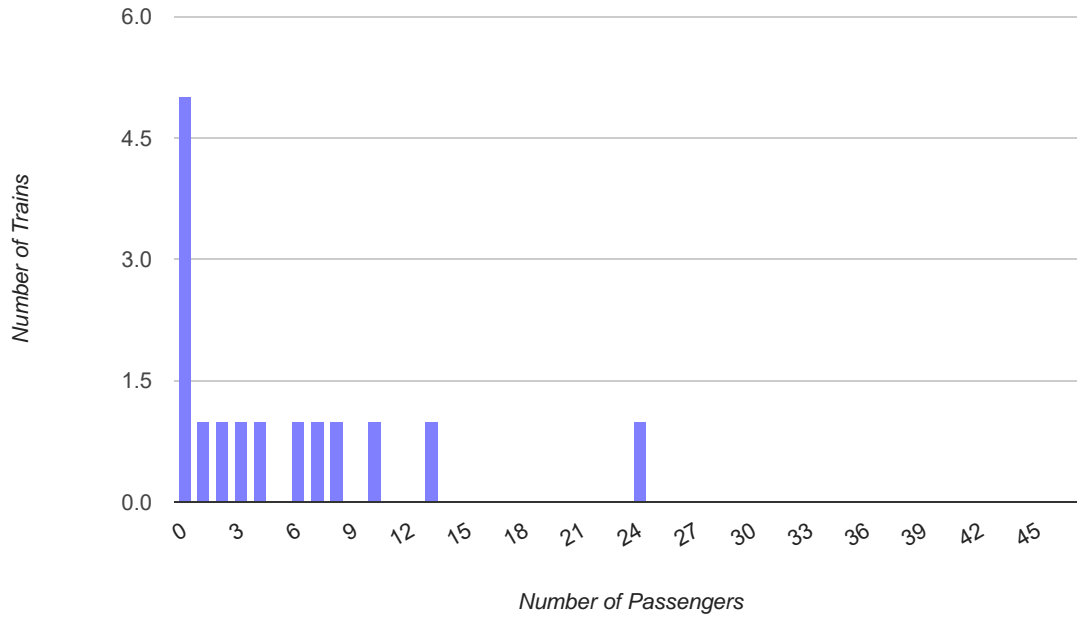

Total number of dates: 34

Total number of scheduled trains: 272

<b>Passenger Counts</b>	<b>Train Times:</b>								
<b>Sorted by Day of Weekend</b>	<b>1200</b>	<b>1230</b>	<b>1300</b>	<b>1330</b>	<b>1400</b>	<b>1430</b>	<b>1500</b>	<b>1530</b>	<b>Totals</b>
Saturday - Total Passengers	190	149	102	114	117	78	78	85	913
Sunday - Total Passengers	198	137	134	85	77	87	70	75	863
Holiday - Total Passengers	34	19	10	13	18	7	9	1	111
Saturday Averages	12.7	9.9	6.8	7.6	7.8	5.2	5.2	5.7	60.9
Sunday Averages	13.2	9.1	8.9	5.7	5.1	5.8	4.7	5.0	57.5
Holiday Averages	8.5	4.8	2.5	3.2	4.5	1.8	2.2	0.2	27.8
Saturday - Zero Passenger Runs	3	0	2	2	1	3	5	3	19
Sunday - Zero Passenger Runs	1	1	1	1	5	2	6	8	25
Holiday - Zero Passenger Runs	1	0	2	2	2	3	2	3	15

**Passengers by Train Time (year to date)**

**Average Passengers by Train Time (year to date)**

Number of Zero Passenger Trains by Train Time (year to date)

**Passengers on all 1500 Trains**

**Passengers on all 1530 Trains**

**Passengers on Saturday 1200 Trains**

**Passengers on Saturday 1230 Trains**

**Passengers on Saturday 1500 Trains**

**Passengers on Saturday 1530 Trains**

**Passengers on Sunday 1200 Trains**

**Passengers on Sunday 1230 Trains**

**Passengers on Sunday 1500 Trains**

**Passengers on Sunday 1530 Trains**

Report created by ~/bin/create\_passenger\_train\_report.sh