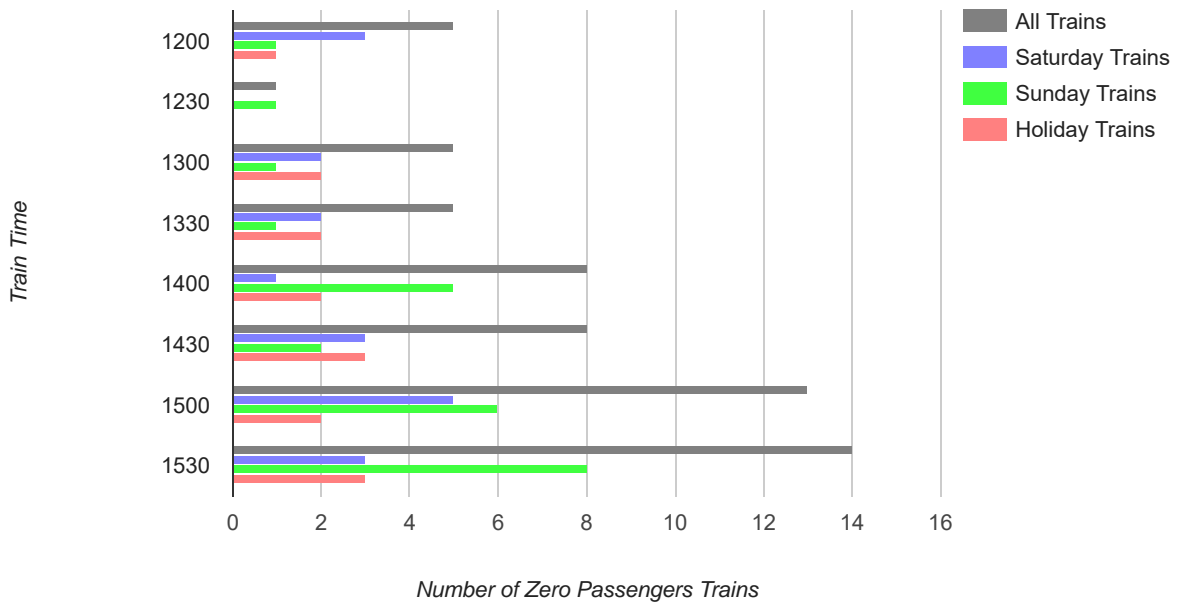

Total number of dates: 34

Total number of scheduled trains: 272

<b>Passenger Counts</b>	<b>Train Times:</b>								
<b>Sorted by Day of Weekend</b>	<b>1200</b>	<b>1230</b>	<b>1300</b>	<b>1330</b>	<b>1400</b>	<b>1430</b>	<b>1500</b>	<b>1530</b>	<b>Totals</b>
Saturday - Total Passengers	190	149	102	114	117	78	78	85	913
Sunday - Total Passengers	198	137	134	85	77	87	70	75	863
Holiday - Total Passengers	34	19	10	13	18	7	9	1	111
Saturday Averages	12.7	9.9	6.8	7.6	7.8	5.2	5.2	5.7	60.9
Sunday Averages	13.2	9.1	8.9	5.7	5.1	5.8	4.7	5.0	57.5
Holiday Averages	8.5	4.8	2.5	3.2	4.5	1.8	2.2	0.2	27.8
Saturday - Zero Passenger Runs	3	0	2	2	1	3	5	3	19
Sunday - Zero Passenger Runs	1	1	1	1	5	2	6	8	25
Holiday - Zero Passenger Runs	1	0	2	2	2	3	2	3	15

**Passengers by Train Time (year to date)**

**Average Passengers by Train Time (year to date)**

Number of Zero Passenger Trains by Train Time (year to date)

**Passengers on all 1500 Trains**

**Passengers on all 1530 Trains**