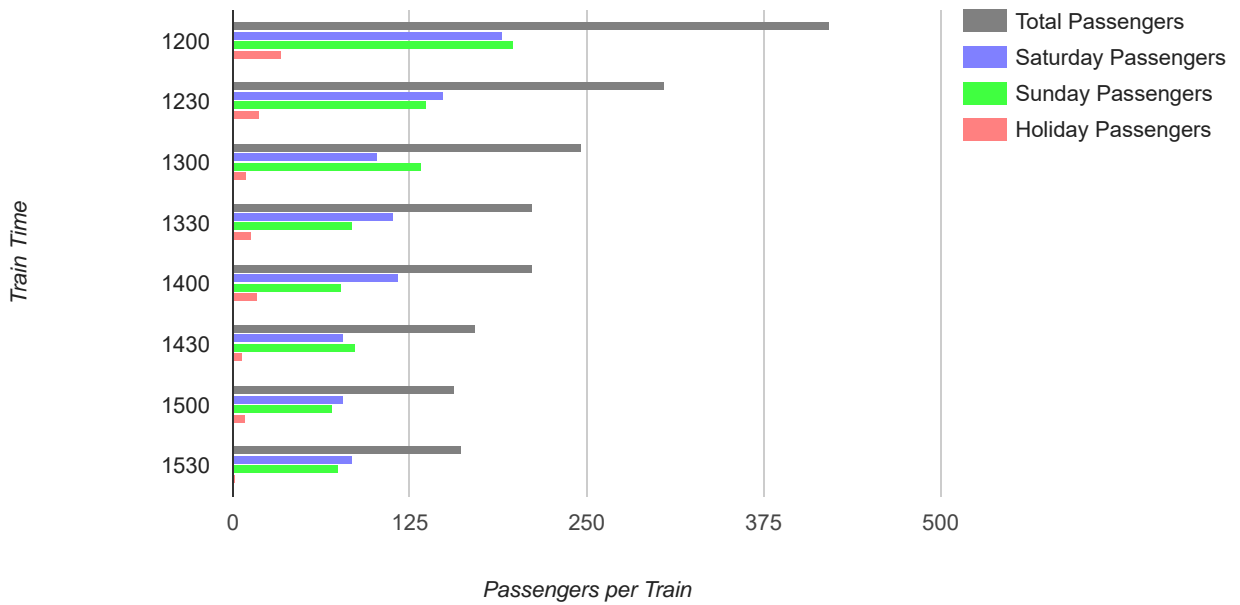

Passengers by Train Time (year to date)