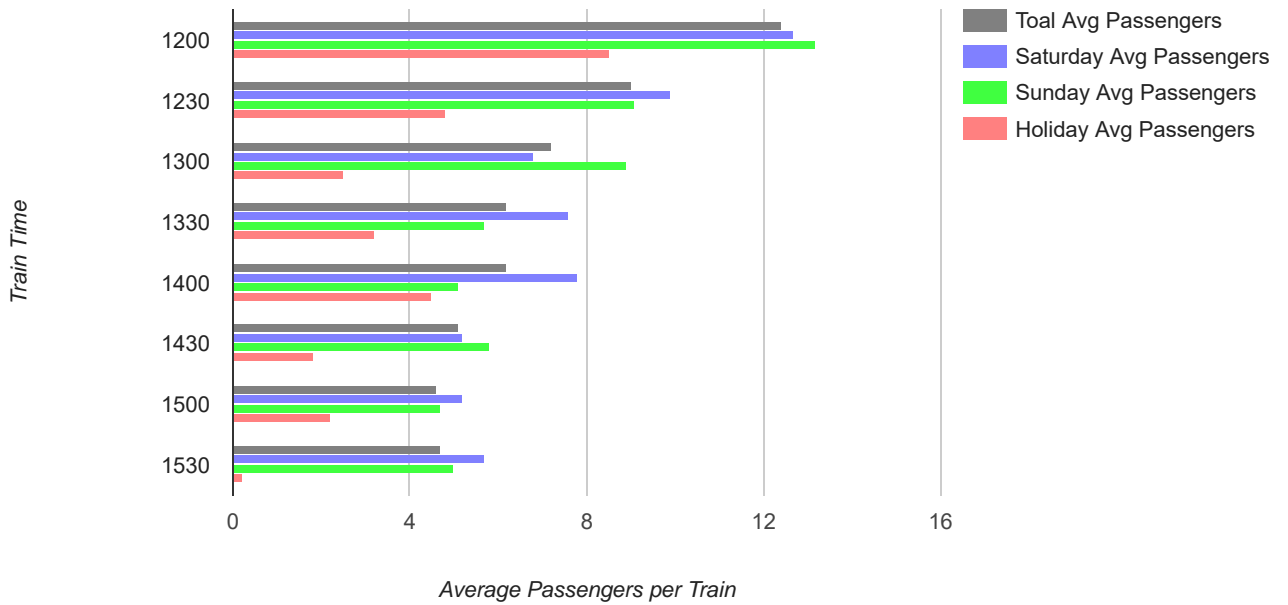

Total number of dates: 34

Total number of scheduled trains: 272

<b>Passenger Counts</b>	<b>Train Times:</b>								
<b>Sorted by Day of Weekend</b>	<b>1200</b>	<b>1230</b>	<b>1300</b>	<b>1330</b>	<b>1400</b>	<b>1430</b>	<b>1500</b>	<b>1530</b>	<b>Totals</b>
Saturday - Total Passengers	190	149	102	114	117	78	78	85	913
Sunday - Total Passengers	198	137	134	85	77	87	70	75	863
Holiday - Total Passengers	34	19	10	13	18	7	9	1	111
Saturday Averages	12.7	9.9	6.8	7.6	7.8	5.2	5.2	5.7	60.9
Sunday Averages	13.2	9.1	8.9	5.7	5.1	5.8	4.7	5.0	57.5
Holiday Averages	8.5	4.8	2.5	3.2	4.5	1.8	2.2	0.2	27.8
Saturday - Zero Passenger Runs	3	0	2	2	1	3	5	3	19
Sunday - Zero Passenger Runs	1	1	1	1	5	2	6	8	25
Holiday - Zero Passenger Runs	1	0	2	2	2	3	2	3	15

**Passengers by Train Time (year to date)**

**Average Passengers by Train Time (year to date)**

Number of Zero Passenger Trains by Train Time (year to date)

**Passengers on all 1500 Trains**

**Passengers on all 1530 Trains**