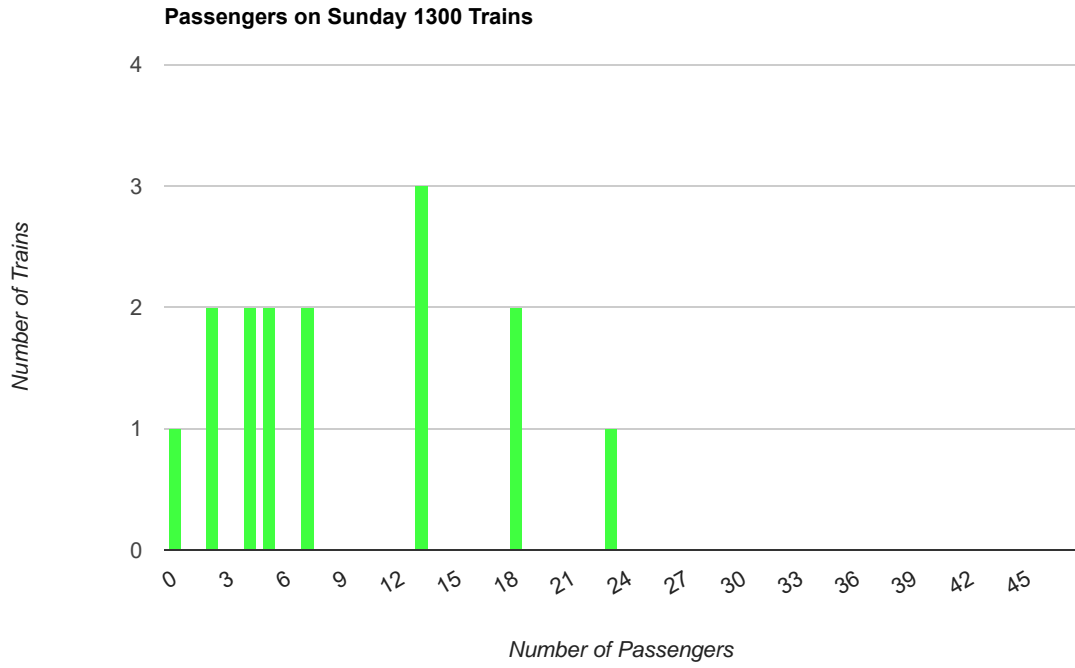

Total number of dates: 34

Total number of scheduled trains: 272

<b>Passenger Counts</b>	<b>Train Times:</b>								
<b>Sorted by Day of Weekend</b>	<b>1200</b>	<b>1230</b>	<b>1300</b>	<b>1330</b>	<b>1400</b>	<b>1430</b>	<b>1500</b>	<b>1530</b>	<b>Totals</b>
Saturday - Total Passengers	190	149	102	114	117	78	78	85	913
Sunday - Total Passengers	198	137	134	85	77	87	70	75	863
Holiday - Total Passengers	34	19	10	13	18	7	9	1	111
Saturday Averages	12.7	9.9	6.8	7.6	7.8	5.2	5.2	5.7	60.9
Sunday Averages	13.2	9.1	8.9	5.7	5.1	5.8	4.7	5.0	57.5
Holiday Averages	8.5	4.8	2.5	3.2	4.5	1.8	2.2	0.2	27.8
Saturday - Zero Passenger Runs	3	0	2	2	1	3	5	3	19
Sunday - Zero Passenger Runs	1	1	1	1	5	2	6	8	25
Holiday - Zero Passenger Runs	1	0	2	2	2	3	2	3	15

**Passengers by Train Time (year to date)**

**Average Passengers by Train Time (year to date)**

Number of Zero Passenger Trains by Train Time (year to date)

**Passengers on all 1500 Trains**

**Passengers on all 1530 Trains**

**Passengers on Saturday 1200 Trains**

**Passengers on Saturday 1230 Trains**

**Passengers on Saturday 1500 Trains**

**Passengers on Saturday 1530 Trains**

**Passengers on Sunday 1200 Trains**

**Passengers on Sunday 1230 Trains**