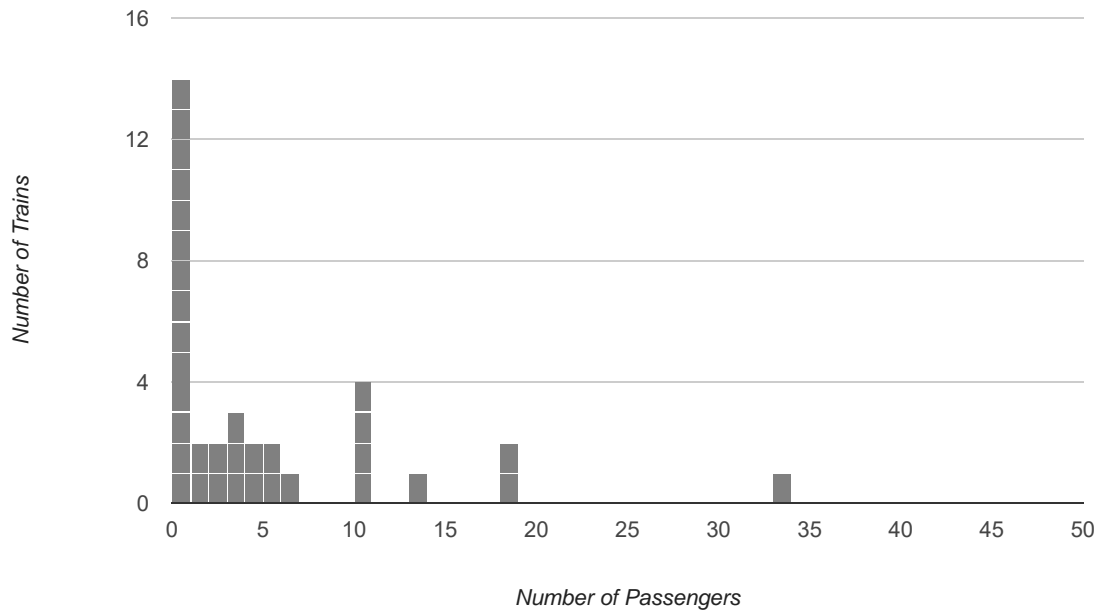

Total number of dates: 34

Total number of scheduled trains: 272

<b>Passenger Counts</b>	<b>Train Times:</b>								
<b>Sorted by Day of Weekend</b>	<b>1200</b>	<b>1230</b>	<b>1300</b>	<b>1330</b>	<b>1400</b>	<b>1430</b>	<b>1500</b>	<b>1530</b>	<b>Totals</b>
Saturday - Total Passengers	190	149	102	114	117	78	78	85	913
Sunday - Total Passengers	198	137	134	85	77	87	70	75	863
Holiday - Total Passengers	34	19	10	13	18	7	9	1	111
Saturday Averages	12.7	9.9	6.8	7.6	7.8	5.2	5.2	5.7	60.9
Sunday Averages	13.2	9.1	8.9	5.7	5.1	5.8	4.7	5.0	57.5
Holiday Averages	8.5	4.8	2.5	3.2	4.5	1.8	2.2	0.2	27.8
Saturday - Zero Passenger Runs	3	0	2	2	1	3	5	3	19
Sunday - Zero Passenger Runs	1	1	1	1	5	2	6	8	25
Holiday - Zero Passenger Runs	1	0	2	2	2	3	2	3	15

**Passengers by Train Time (year to date)**

**Average Passengers by Train Time (year to date)**

Number of Zero Passenger Trains by Train Time (year to date)

**Passengers on all 1500 Trains**

**Passengers on all 1530 Trains**

**Passengers on Saturday 1200 Trains**

**Passengers on Saturday 1230 Trains**

**Passengers on Saturday 1500 Trains**

**Passengers on Saturday 1530 Trains**

**Passengers on Sunday 1200 Trains**

**Passengers on Sunday 1230 Trains**