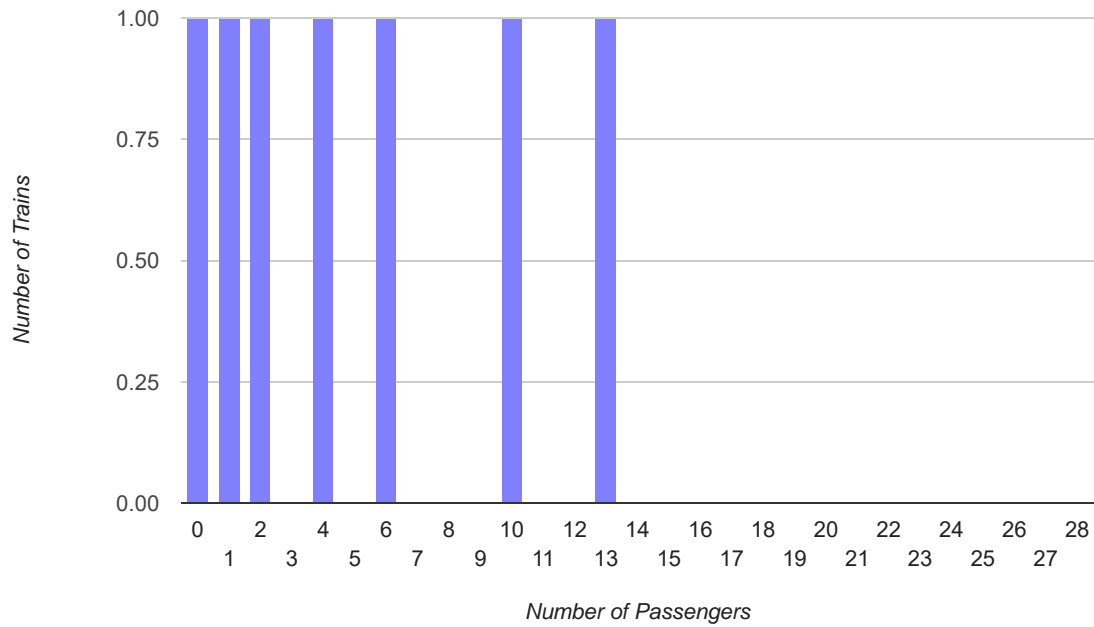

Total number of dates: 16

Total number of scheduled trains: 128

Passenger Counts		Train Times:								
Sorted by Day of Weekend		1200	1230	1300	1330	1400	1430	1500	1530	Totals
Saturday - Total Passengers		88	59	40	45	40	25	28	36	361
Sunday - Total Passengers		66	30	33	27	25	26	23	24	254
Holiday - Total Passengers		16	9	6	9	13	7	9	1	70
Saturday Averages		12.6	8.4	5.7	6.4	5.7	3.6	4.0	5.1	51.6
Sunday Averages		9.4	4.3	4.7	3.9	3.6	3.7	3.3	3.4	36.3
Holiday Averages		8.0	4.5	3.0	4.5	6.5	3.5	4.5	0.5	35.0
Saturday - Zero Passenger Runs		1	0	1	1	0	2	3	1	9
Sunday - Zero Passenger Runs		0	1	1	1	2	2	5	4	16
Holiday - Zero Passenger Runs		0	0	1	1	1	1	0	1	5

Passengers by Train Time (year to date)

Average Passengers by Train Time (year to date)

Number of Zero Passenger Trains by Train Time (year to date)

Passengers on all 1400 Trains

Passengers on all 1430 Trains

Passengers on Saturday 1400 Trains

Passengers on Saturday 1430 Trains

Passengers on Saturday 1500 Trains

Passengers on Saturday 1530 Trains

Passengers on Sunday 1400 Trains

Passengers on Sunday 1430 Trains