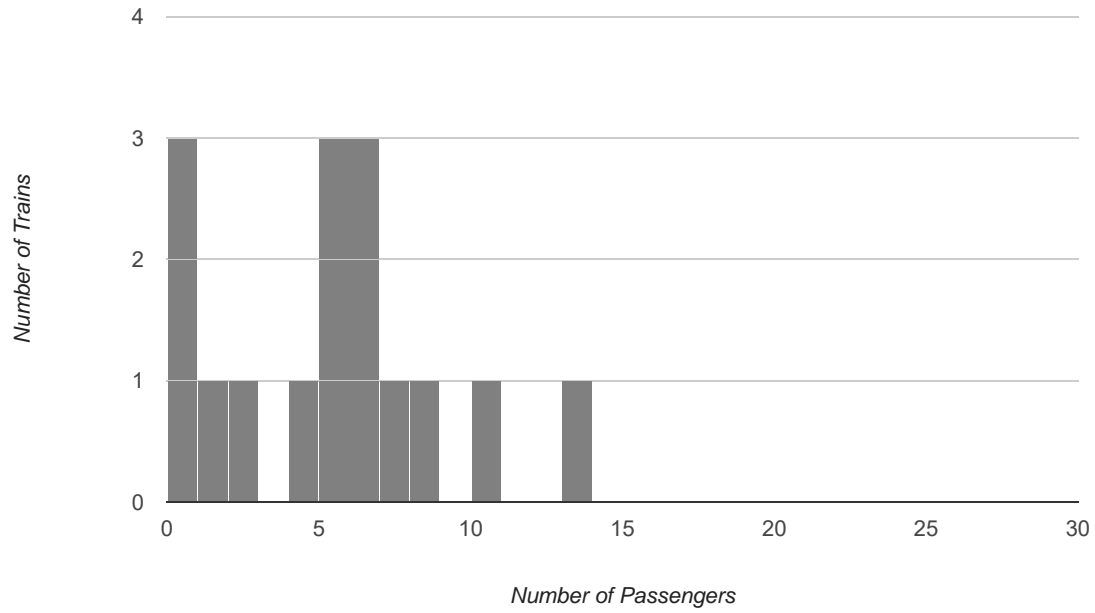

Passenger Train Report for 2018

(as of 07/09/18)

Passenger Counts		Train Times:								
Train-Date	Day of Week	1200	1230	1300	1330	1400	1430	1500	1530	Total
05/26/18	Saturday	28	13	8	0	5	13	13	10	90
05/27/18	Sunday	9	8	2	6	0	6	10	10	51
05/28/18	Monday	7	6	6	9	13	7	3	1	52
06/02/18	Saturday	3	2	3	6	1	2	0	2	19
06/03/18	Sunday	4	5	5	2	4	3	0	0	23
06/09/18	Saturday	8	3	3	13	10	0	0	0	37
06/10/18	Sunday	5	4	13	6	8	6	0	0	42
06/16/18	Saturday	23	13	0	5	5	2	1	1	50
06/17/18	Sunday	4	0	4	2	2	0	0	0	12
06/23/18	Saturday	13	7	13	13	7	0	0	4	57
06/24/18	Sunday	23	4	2	5	5	4	0	4	47
06/30/18	Saturday	0	13	9	6	6	4	4	6	48
07/01/18	Sunday	8	4	0	0	6	0	0	0	18
07/04/18	Wednesday	9	3	0	0	0	0	6	0	18
07/07/18	Saturday	13	8	4	2	6	4	10	13	60
07/08/18	Sunday	13	5	7	6	0	7	13	10	61
Totals:		170	98	79	81	78	58	60	61	685
Averages:		10.6	6.1	4.9	5.1	4.9	3.6	3.8	3.8	42.8
Medians (50th percentile):		8.5	5	4	5.5	5	3.5	0.5	1.5	
Zero Passenger Runs:		1	1	3	3	3	5	8	6	30
Annuled Runs:		1	1	3	3	3	5	7	6	29

Total number of dates: 16

Total number of scheduled trains: 128

Passenger Counts		Train Times:								
Sorted by Day of Weekend		1200	1230	1300	1330	1400	1430	1500	1530	Totals
Saturday - Total Passengers		88	59	40	45	40	25	28	36	361
Sunday - Total Passengers		66	30	33	27	25	26	23	24	254
Holiday - Total Passengers		16	9	6	9	13	7	9	1	70
Saturday Averages		12.6	8.4	5.7	6.4	5.7	3.6	4.0	5.1	51.6
Sunday Averages		9.4	4.3	4.7	3.9	3.6	3.7	3.3	3.4	36.3
Holiday Averages		8.0	4.5	3.0	4.5	6.5	3.5	4.5	0.5	35.0
Saturday - Zero Passenger Runs		1	0	1	1	0	2	3	1	9
Sunday - Zero Passenger Runs		0	1	1	1	2	2	5	4	16
Holiday - Zero Passenger Runs		0	0	1	1	1	1	0	1	5

Passengers by Train Time (year to date)

Average Passengers by Train Time (year to date)

Number of Zero Passenger Trains by Train Time (year to date)

Passengers on all 1400 Trains

Passengers on all 1430 Trains