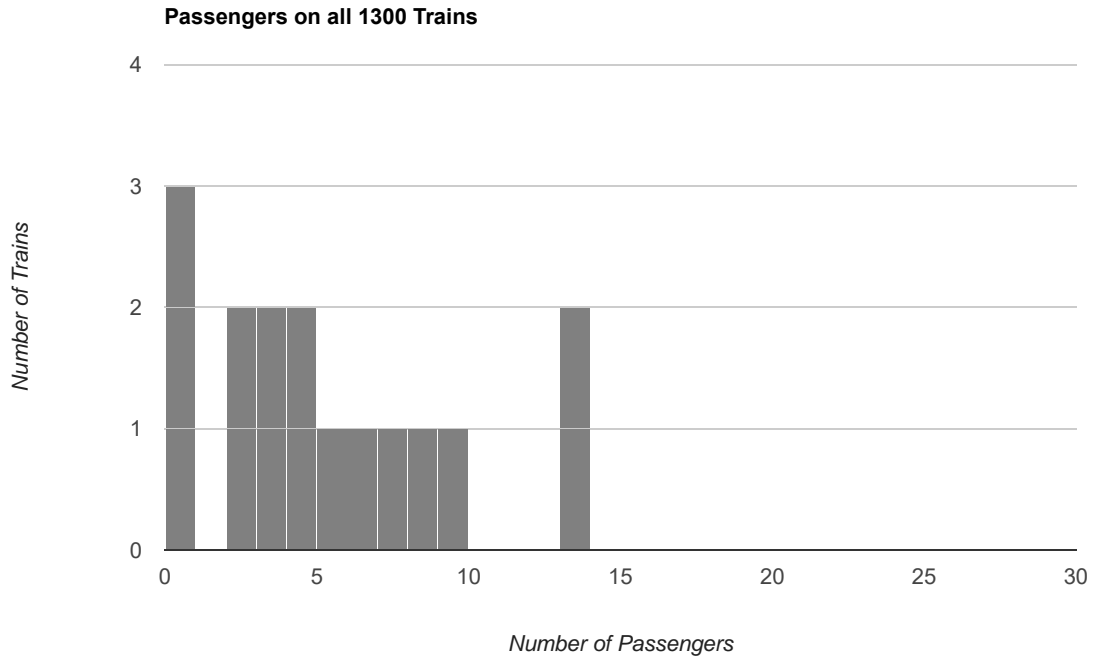

Passenger Train Report for 2018

(as of 07/09/18)

Passenger Counts		Train Times:								
Train-Date	Day of Week	1200	1230	1300	1330	1400	1430	1500	1530	Total
05/26/18	Saturday	28	13	8	0	5	13	13	10	90
05/27/18	Sunday	9	8	2	6	0	6	10	10	51
05/28/18	Monday	7	6	6	9	13	7	3	1	52
06/02/18	Saturday	3	2	3	6	1	2	0	2	19
06/03/18	Sunday	4	5	5	2	4	3	0	0	23
06/09/18	Saturday	8	3	3	13	10	0	0	0	37
06/10/18	Sunday	5	4	13	6	8	6	0	0	42
06/16/18	Saturday	23	13	0	5	5	2	1	1	50
06/17/18	Sunday	4	0	4	2	2	0	0	0	12
06/23/18	Saturday	13	7	13	13	7	0	0	4	57
06/24/18	Sunday	23	4	2	5	5	4	0	4	47
06/30/18	Saturday	0	13	9	6	6	4	4	6	48
07/01/18	Sunday	8	4	0	0	6	0	0	0	18
07/04/18	Wednesday	9	3	0	0	0	0	6	0	18
07/07/18	Saturday	13	8	4	2	6	4	10	13	60
07/08/18	Sunday	13	5	7	6	0	7	13	10	61
Totals:		170	98	79	81	78	58	60	61	685
Averages:		10.6	6.1	4.9	5.1	4.9	3.6	3.8	3.8	42.8
Medians (50th percentile):		8.5	5	4	5.5	5	3.5	0.5	1.5	
Zero Passenger Runs:		1	1	3	3	3	5	8	6	30
Annuled Runs:		1	1	3	3	3	5	7	6	29

Total number of dates: 16

Total number of scheduled trains: 128

Passenger Counts		Train Times:								
Sorted by Day of Weekend		1200	1230	1300	1330	1400	1430	1500	1530	Totals
Saturday - Total Passengers		88	59	40	45	40	25	28	36	361
Sunday - Total Passengers		66	30	33	27	25	26	23	24	254
Holiday - Total Passengers		16	9	6	9	13	7	9	1	70
Saturday Averages		12.6	8.4	5.7	6.4	5.7	3.6	4.0	5.1	51.6
Sunday Averages		9.4	4.3	4.7	3.9	3.6	3.7	3.3	3.4	36.3
Holiday Averages		8.0	4.5	3.0	4.5	6.5	3.5	4.5	0.5	35.0
Saturday - Zero Passenger Runs		1	0	1	1	0	2	3	1	9
Sunday - Zero Passenger Runs		0	1	1	1	2	2	5	4	16
Holiday - Zero Passenger Runs		0	0	1	1	1	1	0	1	5

Passengers by Train Time (year to date)

Average Passengers by Train Time (year to date)

Number of Zero Passenger Trains by Train Time (year to date)

Passengers on all 1400 Trains

Passengers on all 1430 Trains