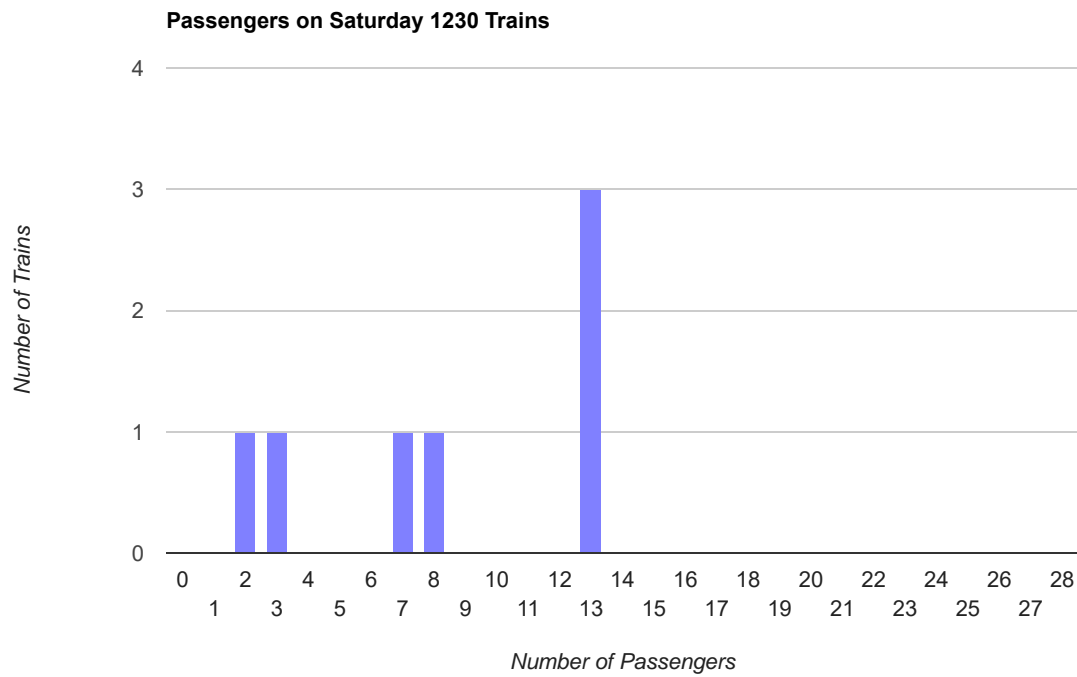

Passenger Train Report for 2018

(as of 07/09/18)

Passenger Counts		Train Times:								
Train-Date	Day of Week	1200	1230	1300	1330	1400	1430	1500	1530	Total
05/26/18	Saturday	28	13	8	0	5	13	13	10	90
05/27/18	Sunday	9	8	2	6	0	6	10	10	51
05/28/18	Monday	7	6	6	9	13	7	3	1	52
06/02/18	Saturday	3	2	3	6	1	2	0	2	19
06/03/18	Sunday	4	5	5	2	4	3	0	0	23
06/09/18	Saturday	8	3	3	13	10	0	0	0	37
06/10/18	Sunday	5	4	13	6	8	6	0	0	42
06/16/18	Saturday	23	13	0	5	5	2	1	1	50
06/17/18	Sunday	4	0	4	2	2	0	0	0	12
06/23/18	Saturday	13	7	13	13	7	0	0	4	57
06/24/18	Sunday	23	4	2	5	5	4	0	4	47
06/30/18	Saturday	0	13	9	6	6	4	4	6	48
07/01/18	Sunday	8	4	0	0	6	0	0	0	18
07/04/18	Wednesday	9	3	0	0	0	0	6	0	18
07/07/18	Saturday	13	8	4	2	6	4	10	13	60
07/08/18	Sunday	13	5	7	6	0	7	13	10	61
Totals:		170	98	79	81	78	58	60	61	685
Averages:		10.6	6.1	4.9	5.1	4.9	3.6	3.8	3.8	42.8
Medians (50th percentile):		8.5	5	4	5.5	5	3.5	0.5	1.5	
Zero Passenger Runs:		1	1	3	3	3	5	8	6	30
Annuled Runs:		1	1	3	3	3	5	7	6	29

Total number of dates: 16

Total number of scheduled trains: 128

Passenger Counts		Train Times:								
Sorted by Day of Weekend		1200	1230	1300	1330	1400	1430	1500	1530	Totals
Saturday - Total Passengers		88	59	40	45	40	25	28	36	361
Sunday - Total Passengers		66	30	33	27	25	26	23	24	254
Holiday - Total Passengers		16	9	6	9	13	7	9	1	70
Saturday Averages		12.6	8.4	5.7	6.4	5.7	3.6	4.0	5.1	51.6
Sunday Averages		9.4	4.3	4.7	3.9	3.6	3.7	3.3	3.4	36.3
Holiday Averages		8.0	4.5	3.0	4.5	6.5	3.5	4.5	0.5	35.0
Saturday - Zero Passenger Runs		1	0	1	1	0	2	3	1	9
Sunday - Zero Passenger Runs		0	1	1	1	2	2	5	4	16
Holiday - Zero Passenger Runs		0	0	1	1	1	1	0	1	5

Passengers by Train Time (year to date)

Average Passengers by Train Time (year to date)

Number of Zero Passenger Trains by Train Time (year to date)

Passengers on all 1400 Trains

Passengers on all 1430 Trains