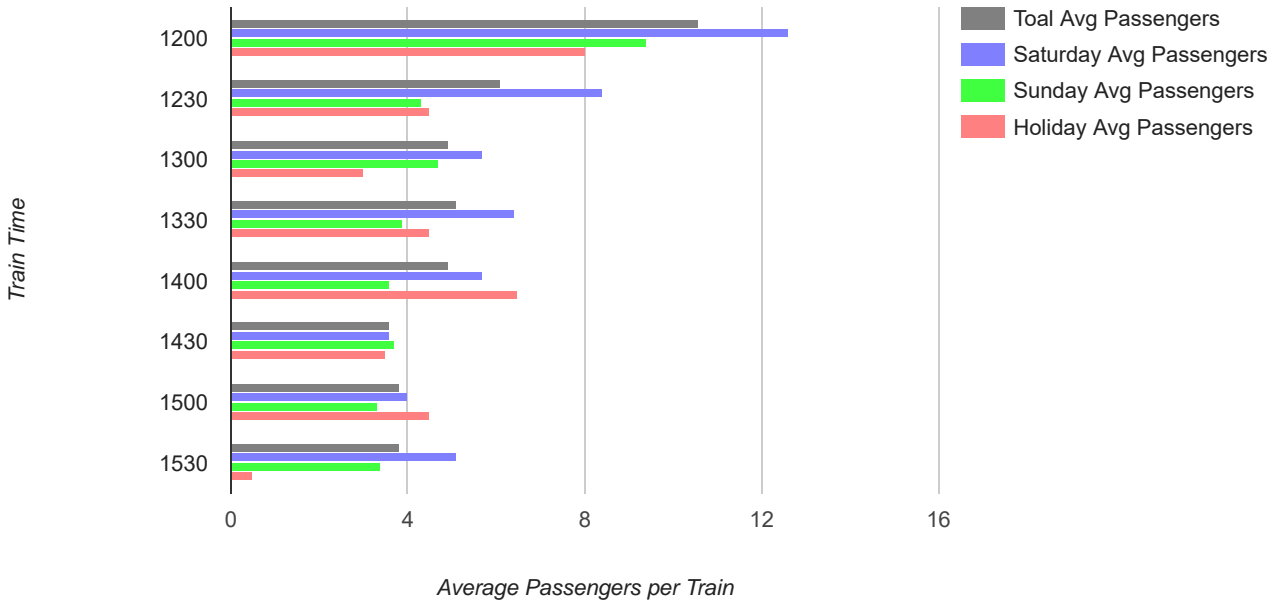

Passenger Train Report for 2018

(as of 07/09/18)

Passenger Counts		Train Times:								
Train-Date	Day of Week	1200	1230	1300	1330	1400	1430	1500	1530	Total
05/26/18	Saturday	28	13	8	0	5	13	13	10	90
05/27/18	Sunday	9	8	2	6	0	6	10	10	51
05/28/18	Monday	7	6	6	9	13	7	3	1	52
06/02/18	Saturday	3	2	3	6	1	2	0	2	19
06/03/18	Sunday	4	5	5	2	4	3	0	0	23
06/09/18	Saturday	8	3	3	13	10	0	0	0	37
06/10/18	Sunday	5	4	13	6	8	6	0	0	42
06/16/18	Saturday	23	13	0	5	5	2	1	1	50
06/17/18	Sunday	4	0	4	2	2	0	0	0	12
06/23/18	Saturday	13	7	13	13	7	0	0	4	57
06/24/18	Sunday	23	4	2	5	5	4	0	4	47
06/30/18	Saturday	0	13	9	6	6	4	4	6	48
07/01/18	Sunday	8	4	0	0	6	0	0	0	18
07/04/18	Wednesday	9	3	0	0	0	0	6	0	18
07/07/18	Saturday	13	8	4	2	6	4	10	13	60
07/08/18	Sunday	13	5	7	6	0	7	13	10	61
Totals:		170	98	79	81	78	58	60	61	685
Averages:		10.6	6.1	4.9	5.1	4.9	3.6	3.8	3.8	42.8
Medians (50th percentile):		8.5	5	4	5.5	5	3.5	0.5	1.5	
Zero Passenger Runs:		1	1	3	3	3	5	8	6	30
Annuled Runs:		1	1	3	3	3	5	7	6	29

Total number of dates: 16

Total number of scheduled trains: 128

Passenger Counts		Train Times:								
Sorted by Day of Weekend		1200	1230	1300	1330	1400	1430	1500	1530	Totals
Saturday - Total Passengers		88	59	40	45	40	25	28	36	361
Sunday - Total Passengers		66	30	33	27	25	26	23	24	254
Holiday - Total Passengers		16	9	6	9	13	7	9	1	70
Saturday Averages		12.6	8.4	5.7	6.4	5.7	3.6	4.0	5.1	51.6
Sunday Averages		9.4	4.3	4.7	3.9	3.6	3.7	3.3	3.4	36.3
Holiday Averages		8.0	4.5	3.0	4.5	6.5	3.5	4.5	0.5	35.0
Saturday - Zero Passenger Runs		1	0	1	1	0	2	3	1	9
Sunday - Zero Passenger Runs		0	1	1	1	2	2	5	4	16
Holiday - Zero Passenger Runs		0	0	1	1	1	1	0	1	5

Passengers by Train Time (year to date)

Average Passengers by Train Time (year to date)

Number of Zero Passenger Trains by Train Time (year to date)

Passengers on all 1400 Trains

Passengers on all 1430 Trains