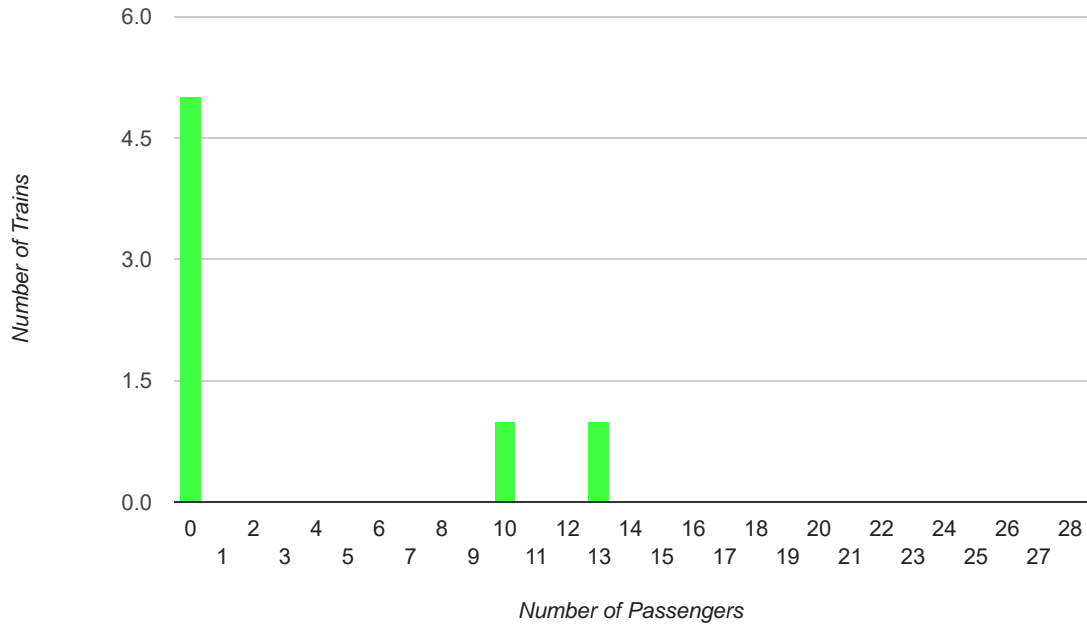

Total number of dates: 16

Total number of scheduled trains: 128

Passenger Counts		Train Times:								
Sorted by Day of Weekend		1200	1230	1300	1330	1400	1430	1500	1530	Totals
Saturday - Total Passengers		88	59	40	45	40	25	28	36	361
Sunday - Total Passengers		66	30	33	27	25	26	23	24	254
Holiday - Total Passengers		16	9	6	9	13	7	9	1	70
Saturday Averages		12.6	8.4	5.7	6.4	5.7	3.6	4.0	5.1	51.6
Sunday Averages		9.4	4.3	4.7	3.9	3.6	3.7	3.3	3.4	36.3
Holiday Averages		8.0	4.5	3.0	4.5	6.5	3.5	4.5	0.5	35.0
Saturday - Zero Passenger Runs		1	0	1	1	0	2	3	1	9
Sunday - Zero Passenger Runs		0	1	1	1	2	2	5	4	16
Holiday - Zero Passenger Runs		0	0	1	1	1	1	0	1	5

Passengers by Train Time (year to date)

Average Passengers by Train Time (year to date)

Number of Zero Passenger Trains by Train Time (year to date)

Passengers on all 1400 Trains

Passengers on all 1430 Trains

Passengers on Saturday 1400 Trains

Passengers on Saturday 1430 Trains

Passengers on Saturday 1500 Trains

Passengers on Saturday 1530 Trains

Passengers on Sunday 1400 Trains

Passengers on Sunday 1430 Trains

Passengers on Sunday 1500 Trains

Passengers on Sunday 1530 Trains