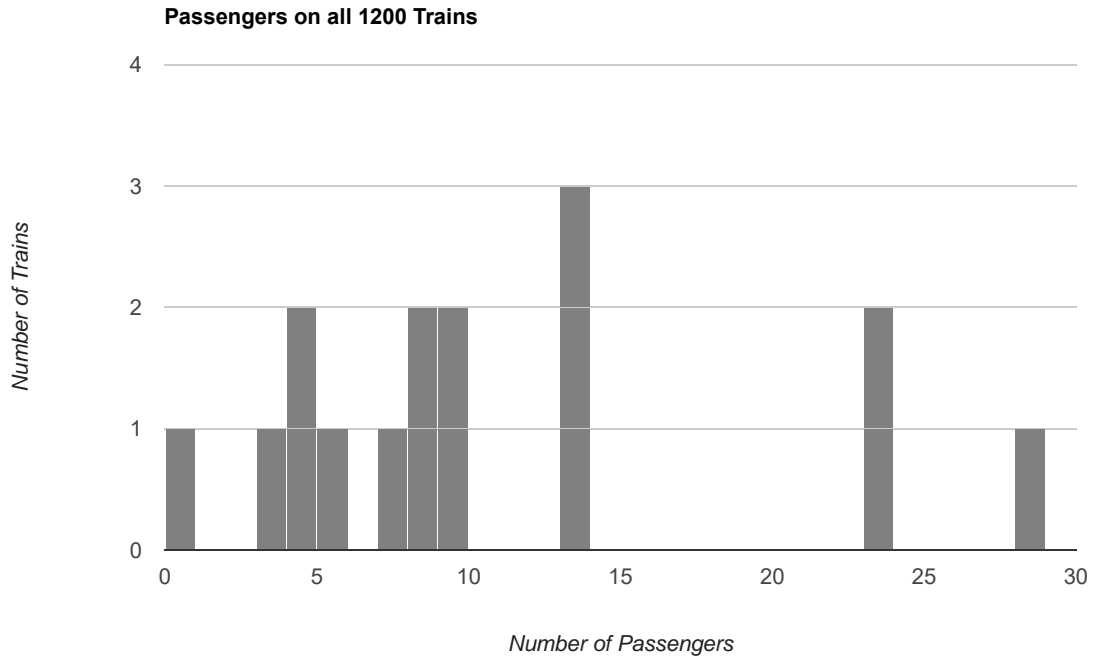

Passenger Train Report for 2018

(as of 07/09/18)

Passenger Counts		Train Times:								
Train-Date	Day of Week	1200	1230	1300	1330	1400	1430	1500	1530	Total
05/26/18	Saturday	28	13	8	0	5	13	13	10	90
05/27/18	Sunday	9	8	2	6	0	6	10	10	51
05/28/18	Monday	7	6	6	9	13	7	3	1	52
06/02/18	Saturday	3	2	3	6	1	2	0	2	19
06/03/18	Sunday	4	5	5	2	4	3	0	0	23
06/09/18	Saturday	8	3	3	13	10	0	0	0	37
06/10/18	Sunday	5	4	13	6	8	6	0	0	42
06/16/18	Saturday	23	13	0	5	5	2	1	1	50
06/17/18	Sunday	4	0	4	2	2	0	0	0	12
06/23/18	Saturday	13	7	13	13	7	0	0	4	57
06/24/18	Sunday	23	4	2	5	5	4	0	4	47
06/30/18	Saturday	0	13	9	6	6	4	4	6	48
07/01/18	Sunday	8	4	0	0	6	0	0	0	18
07/04/18	Wednesday	9	3	0	0	0	0	6	0	18
07/07/18	Saturday	13	8	4	2	6	4	10	13	60
07/08/18	Sunday	13	5	7	6	0	7	13	10	61
Totals:		170	98	79	81	78	58	60	61	685
Averages:		10.6	6.1	4.9	5.1	4.9	3.6	3.8	3.8	42.8
Medians (50th percentile):		8.5	5	4	5.5	5	3.5	0.5	1.5	
Zero Passenger Runs:		1	1	3	3	3	5	8	6	30
Annuled Runs:		1	1	3	3	3	5	7	6	29

Total number of dates: 16

Total number of scheduled trains: 128

Passenger Counts		Train Times:								
Sorted by Day of Weekend		1200	1230	1300	1330	1400	1430	1500	1530	Totals
Saturday - Total Passengers		88	59	40	45	40	25	28	36	361
Sunday - Total Passengers		66	30	33	27	25	26	23	24	254
Holiday - Total Passengers		16	9	6	9	13	7	9	1	70
Saturday Averages		12.6	8.4	5.7	6.4	5.7	3.6	4.0	5.1	51.6
Sunday Averages		9.4	4.3	4.7	3.9	3.6	3.7	3.3	3.4	36.3
Holiday Averages		8.0	4.5	3.0	4.5	6.5	3.5	4.5	0.5	35.0
Saturday - Zero Passenger Runs		1	0	1	1	0	2	3	1	9
Sunday - Zero Passenger Runs		0	1	1	1	2	2	5	4	16
Holiday - Zero Passenger Runs		0	0	1	1	1	1	0	1	5

Passengers by Train Time (year to date)

Average Passengers by Train Time (year to date)

Number of Zero Passenger Trains by Train Time (year to date)

Passengers on all 1400 Trains

Passengers on all 1430 Trains