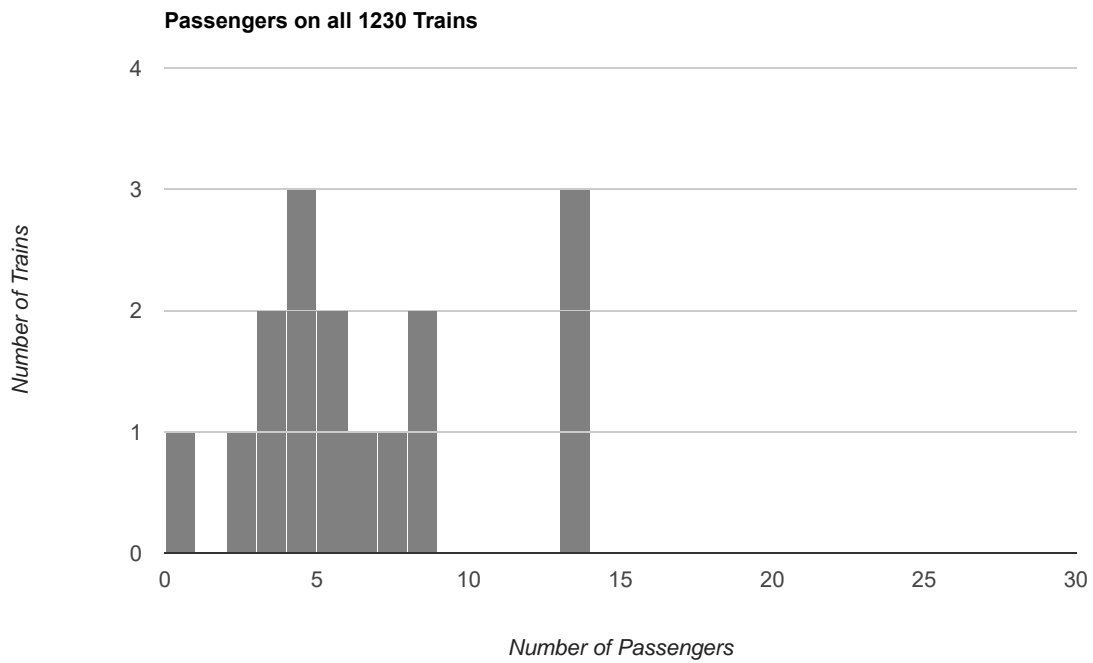

Passenger Train Report for 2018

(as of 07/09/18)

Passenger Counts		Train Times:								
Train-Date	Day of Week	1200	1230	1300	1330	1400	1430	1500	1530	Total
05/26/18	Saturday	28	13	8	0	5	13	13	10	90
05/27/18	Sunday	9	8	2	6	0	6	10	10	51
05/28/18	Monday	7	6	6	9	13	7	3	1	52
06/02/18	Saturday	3	2	3	6	1	2	0	2	19
06/03/18	Sunday	4	5	5	2	4	3	0	0	23
06/09/18	Saturday	8	3	3	13	10	0	0	0	37
06/10/18	Sunday	5	4	13	6	8	6	0	0	42
06/16/18	Saturday	23	13	0	5	5	2	1	1	50
06/17/18	Sunday	4	0	4	2	2	0	0	0	12
06/23/18	Saturday	13	7	13	13	7	0	0	4	57
06/24/18	Sunday	23	4	2	5	5	4	0	4	47
06/30/18	Saturday	0	13	9	6	6	4	4	6	48
07/01/18	Sunday	8	4	0	0	6	0	0	0	18
07/04/18	Wednesday	9	3	0	0	0	0	6	0	18
07/07/18	Saturday	13	8	4	2	6	4	10	13	60
07/08/18	Sunday	13	5	7	6	0	7	13	10	61
Totals:		170	98	79	81	78	58	60	61	685
Averages:		10.6	6.1	4.9	5.1	4.9	3.6	3.8	3.8	42.8
Medians (50th percentile):		8.5	5	4	5.5	5	3.5	0.5	1.5	
Zero Passenger Runs:		1	1	3	3	3	5	8	6	30
Annuled Runs:		1	1	3	3	3	5	7	6	29

Total number of dates: 16

Total number of scheduled trains: 128

Passenger Counts		Train Times:								
Sorted by Day of Weekend		1200	1230	1300	1330	1400	1430	1500	1530	Totals
Saturday - Total Passengers		88	59	40	45	40	25	28	36	361
Sunday - Total Passengers		66	30	33	27	25	26	23	24	254
Holiday - Total Passengers		16	9	6	9	13	7	9	1	70
Saturday Averages		12.6	8.4	5.7	6.4	5.7	3.6	4.0	5.1	51.6
Sunday Averages		9.4	4.3	4.7	3.9	3.6	3.7	3.3	3.4	36.3
Holiday Averages		8.0	4.5	3.0	4.5	6.5	3.5	4.5	0.5	35.0
Saturday - Zero Passenger Runs		1	0	1	1	0	2	3	1	9
Sunday - Zero Passenger Runs		0	1	1	1	2	2	5	4	16
Holiday - Zero Passenger Runs		0	0	1	1	1	1	0	1	5

Passengers by Train Time (year to date)

Average Passengers by Train Time (year to date)

Number of Zero Passenger Trains by Train Time (year to date)

Passengers on all 1400 Trains

Passengers on all 1430 Trains