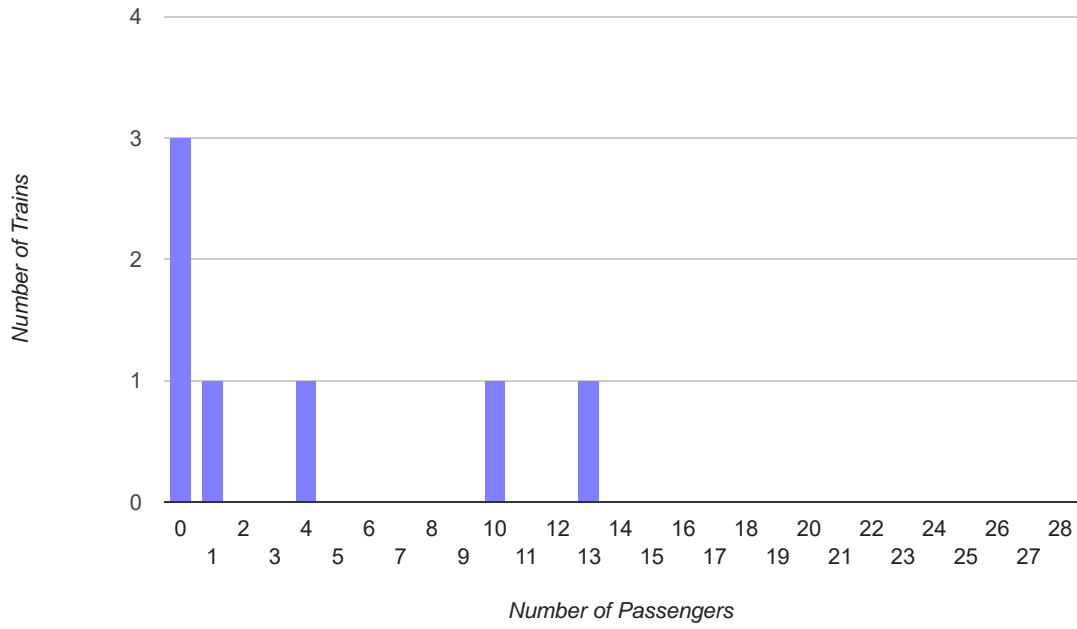

Passengers on Saturday 1500 Trains