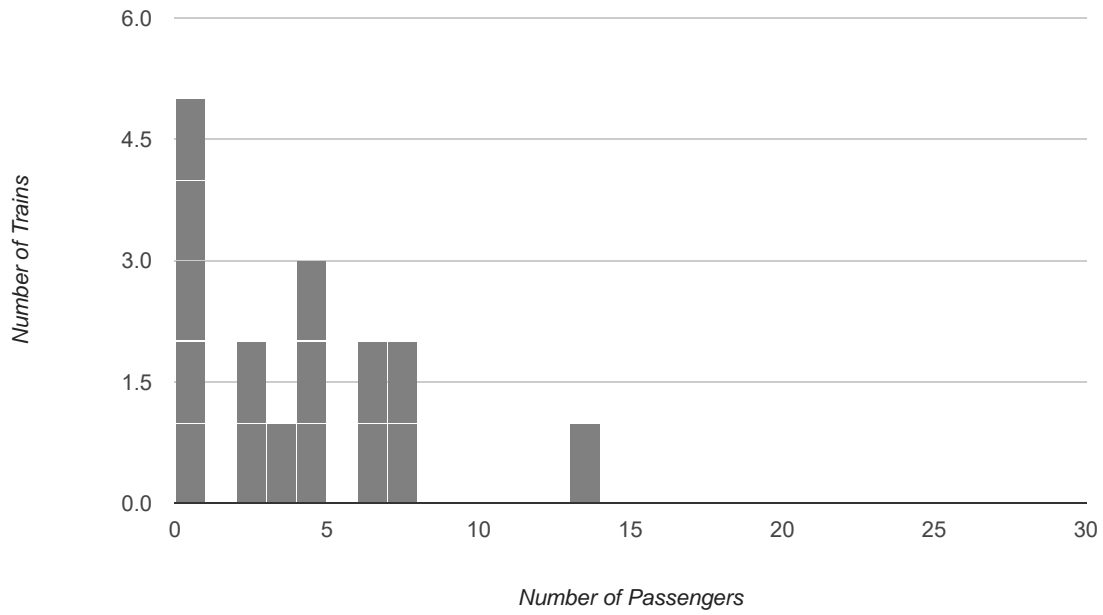

Passenger Train Report for 2018

(as of 07/09/18)

Passenger Counts		Train Times:								
Train-Date	Day of Week	1200	1230	1300	1330	1400	1430	1500	1530	Total
05/26/18	Saturday	28	13	8	0	5	13	13	10	90
05/27/18	Sunday	9	8	2	6	0	6	10	10	51
05/28/18	Monday	7	6	6	9	13	7	3	1	52
06/02/18	Saturday	3	2	3	6	1	2	0	2	19
06/03/18	Sunday	4	5	5	2	4	3	0	0	23
06/09/18	Saturday	8	3	3	13	10	0	0	0	37
06/10/18	Sunday	5	4	13	6	8	6	0	0	42
06/16/18	Saturday	23	13	0	5	5	2	1	1	50
06/17/18	Sunday	4	0	4	2	2	0	0	0	12
06/23/18	Saturday	13	7	13	13	7	0	0	4	57
06/24/18	Sunday	23	4	2	5	5	4	0	4	47
06/30/18	Saturday	0	13	9	6	6	4	4	6	48
07/01/18	Sunday	8	4	0	0	6	0	0	0	18
07/04/18	Wednesday	9	3	0	0	0	0	6	0	18
07/07/18	Saturday	13	8	4	2	6	4	10	13	60
07/08/18	Sunday	13	5	7	6	0	7	13	10	61
Totals:		170	98	79	81	78	58	60	61	685
Averages:		10.6	6.1	4.9	5.1	4.9	3.6	3.8	3.8	42.8
Medians (50th percentile):		8.5	5	4	5.5	5	3.5	0.5	1.5	
Zero Passenger Runs:		1	1	3	3	3	5	8	6	30
Annuled Runs:		1	1	3	3	3	5	7	6	29

Total number of dates: 16

Total number of scheduled trains: 128

Passenger Counts		Train Times:								
Sorted by Day of Weekend		1200	1230	1300	1330	1400	1430	1500	1530	Totals
Saturday - Total Passengers		88	59	40	45	40	25	28	36	361
Sunday - Total Passengers		66	30	33	27	25	26	23	24	254
Holiday - Total Passengers		16	9	6	9	13	7	9	1	70
Saturday Averages		12.6	8.4	5.7	6.4	5.7	3.6	4.0	5.1	51.6
Sunday Averages		9.4	4.3	4.7	3.9	3.6	3.7	3.3	3.4	36.3
Holiday Averages		8.0	4.5	3.0	4.5	6.5	3.5	4.5	0.5	35.0
Saturday - Zero Passenger Runs		1	0	1	1	0	2	3	1	9
Sunday - Zero Passenger Runs		0	1	1	1	2	2	5	4	16
Holiday - Zero Passenger Runs		0	0	1	1	1	1	0	1	5

Passengers by Train Time (year to date)

Average Passengers by Train Time (year to date)

Number of Zero Passenger Trains by Train Time (year to date)

Passengers on all 1400 Trains

Passengers on all 1430 Trains