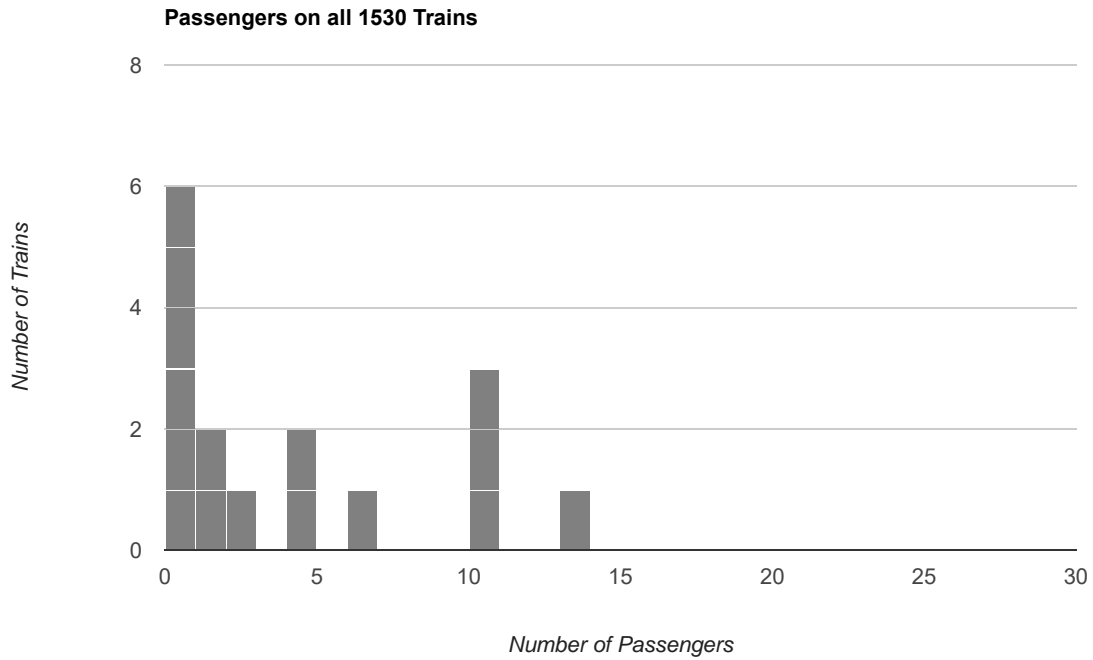

Passenger Train Report for 2018

(as of 07/09/18)

Passenger Counts		Train Times:								
Train-Date	Day of Week	1200	1230	1300	1330	1400	1430	1500	1530	Total
05/26/18	Saturday	28	13	8	0	5	13	13	10	90
05/27/18	Sunday	9	8	2	6	0	6	10	10	51
05/28/18	Monday	7	6	6	9	13	7	3	1	52
06/02/18	Saturday	3	2	3	6	1	2	0	2	19
06/03/18	Sunday	4	5	5	2	4	3	0	0	23
06/09/18	Saturday	8	3	3	13	10	0	0	0	37
06/10/18	Sunday	5	4	13	6	8	6	0	0	42
06/16/18	Saturday	23	13	0	5	5	2	1	1	50
06/17/18	Sunday	4	0	4	2	2	0	0	0	12
06/23/18	Saturday	13	7	13	13	7	0	0	4	57
06/24/18	Sunday	23	4	2	5	5	4	0	4	47
06/30/18	Saturday	0	13	9	6	6	4	4	6	48
07/01/18	Sunday	8	4	0	0	6	0	0	0	18
07/04/18	Wednesday	9	3	0	0	0	0	6	0	18
07/07/18	Saturday	13	8	4	2	6	4	10	13	60
07/08/18	Sunday	13	5	7	6	0	7	13	10	61
Totals:		170	98	79	81	78	58	60	61	685
Averages:		10.6	6.1	4.9	5.1	4.9	3.6	3.8	3.8	42.8
Medians (50th percentile):		8.5	5	4	5.5	5	3.5	0.5	1.5	
Zero Passenger Runs:		1	1	3	3	3	5	8	6	30
Annuled Runs:		1	1	3	3	3	5	7	6	29

Total number of dates: 16

Total number of scheduled trains: 128

Passenger Counts		Train Times:								
Sorted by Day of Weekend		1200	1230	1300	1330	1400	1430	1500	1530	Totals
Saturday - Total Passengers		88	59	40	45	40	25	28	36	361
Sunday - Total Passengers		66	30	33	27	25	26	23	24	254
Holiday - Total Passengers		16	9	6	9	13	7	9	1	70
Saturday Averages		12.6	8.4	5.7	6.4	5.7	3.6	4.0	5.1	51.6
Sunday Averages		9.4	4.3	4.7	3.9	3.6	3.7	3.3	3.4	36.3
Holiday Averages		8.0	4.5	3.0	4.5	6.5	3.5	4.5	0.5	35.0
Saturday - Zero Passenger Runs		1	0	1	1	0	2	3	1	9
Sunday - Zero Passenger Runs		0	1	1	1	2	2	5	4	16
Holiday - Zero Passenger Runs		0	0	1	1	1	1	0	1	5

Passengers by Train Time (year to date)

Average Passengers by Train Time (year to date)

Number of Zero Passenger Trains by Train Time (year to date)

Passengers on all 1400 Trains

Passengers on all 1430 Trains