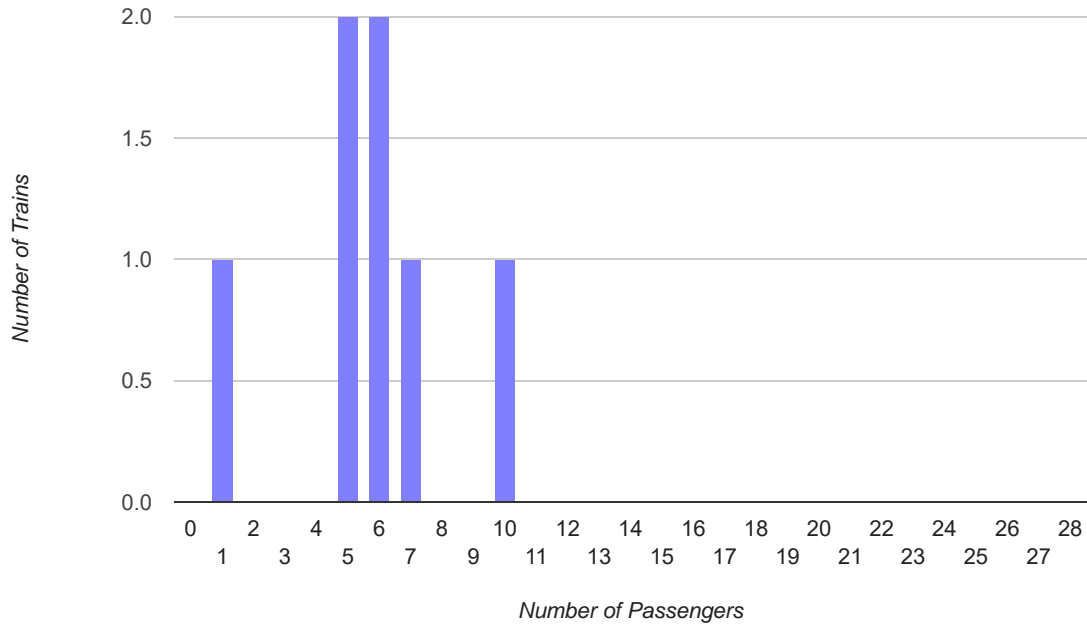

Passengers on Saturday 1400 Trains