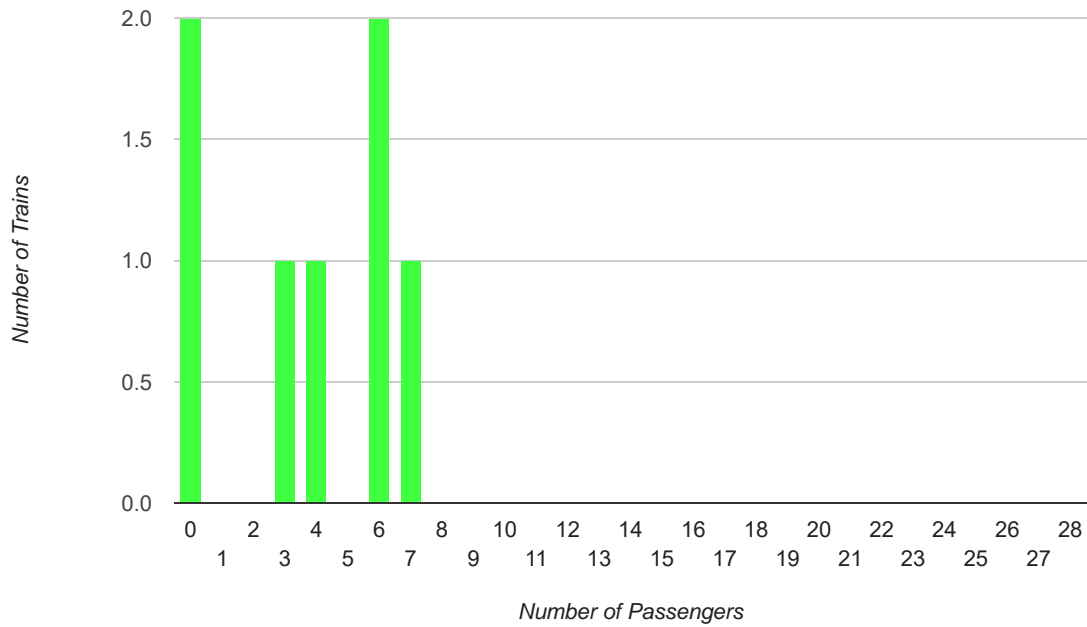

Total number of dates: 16

Total number of scheduled trains: 128

Passenger Counts		Train Times:								
Sorted by Day of Weekend		1200	1230	1300	1330	1400	1430	1500	1530	Totals
Saturday - Total Passengers		88	59	40	45	40	25	28	36	361
Sunday - Total Passengers		66	30	33	27	25	26	23	24	254
Holiday - Total Passengers		16	9	6	9	13	7	9	1	70
Saturday Averages		12.6	8.4	5.7	6.4	5.7	3.6	4.0	5.1	51.6
Sunday Averages		9.4	4.3	4.7	3.9	3.6	3.7	3.3	3.4	36.3
Holiday Averages		8.0	4.5	3.0	4.5	6.5	3.5	4.5	0.5	35.0
Saturday - Zero Passenger Runs		1	0	1	1	0	2	3	1	9
Sunday - Zero Passenger Runs		0	1	1	1	2	2	5	4	16
Holiday - Zero Passenger Runs		0	0	1	1	1	1	0	1	5

Passengers by Train Time (year to date)

Average Passengers by Train Time (year to date)

Number of Zero Passenger Trains by Train Time (year to date)

Passengers on all 1400 Trains

Passengers on all 1430 Trains

Passengers on Saturday 1400 Trains

Passengers on Saturday 1430 Trains

Passengers on Saturday 1500 Trains

Passengers on Saturday 1530 Trains

Passengers on Sunday 1400 Trains

Passengers on Sunday 1430 Trains