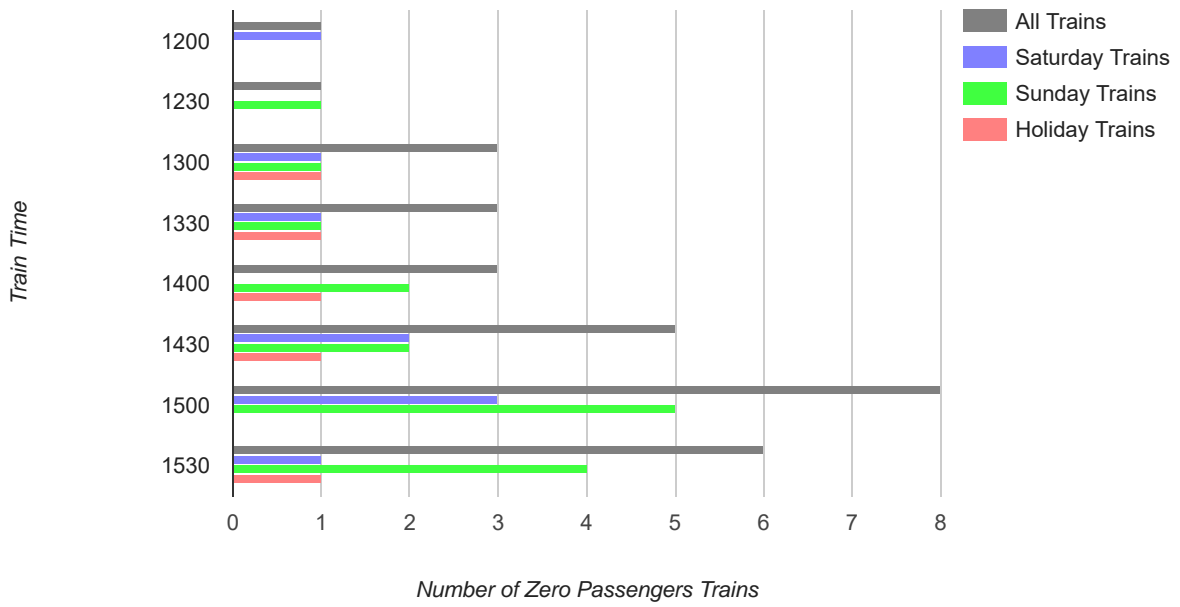

Passenger Train Report for 2018

(as of 07/09/18)

Passenger Counts		Train Times:								
Train-Date	Day of Week	1200	1230	1300	1330	1400	1430	1500	1530	Total
05/26/18	Saturday	28	13	8	0	5	13	13	10	90
05/27/18	Sunday	9	8	2	6	0	6	10	10	51
05/28/18	Monday	7	6	6	9	13	7	3	1	52
06/02/18	Saturday	3	2	3	6	1	2	0	2	19
06/03/18	Sunday	4	5	5	2	4	3	0	0	23
06/09/18	Saturday	8	3	3	13	10	0	0	0	37
06/10/18	Sunday	5	4	13	6	8	6	0	0	42
06/16/18	Saturday	23	13	0	5	5	2	1	1	50
06/17/18	Sunday	4	0	4	2	2	0	0	0	12
06/23/18	Saturday	13	7	13	13	7	0	0	4	57
06/24/18	Sunday	23	4	2	5	5	4	0	4	47
06/30/18	Saturday	0	13	9	6	6	4	4	6	48
07/01/18	Sunday	8	4	0	0	6	0	0	0	18
07/04/18	Wednesday	9	3	0	0	0	0	6	0	18
07/07/18	Saturday	13	8	4	2	6	4	10	13	60
07/08/18	Sunday	13	5	7	6	0	7	13	10	61
Totals:		170	98	79	81	78	58	60	61	685
Averages:		10.6	6.1	4.9	5.1	4.9	3.6	3.8	3.8	42.8
Medians (50th percentile):		8.5	5	4	5.5	5	3.5	0.5	1.5	
Zero Passenger Runs:		1	1	3	3	3	5	8	6	30
Annuled Runs:		1	1	3	3	3	5	7	6	29

Total number of dates: 16

Total number of scheduled trains: 128

Passenger Counts		Train Times:								
Sorted by Day of Weekend		1200	1230	1300	1330	1400	1430	1500	1530	Totals
Saturday - Total Passengers		88	59	40	45	40	25	28	36	361
Sunday - Total Passengers		66	30	33	27	25	26	23	24	254
Holiday - Total Passengers		16	9	6	9	13	7	9	1	70
Saturday Averages		12.6	8.4	5.7	6.4	5.7	3.6	4.0	5.1	51.6
Sunday Averages		9.4	4.3	4.7	3.9	3.6	3.7	3.3	3.4	36.3
Holiday Averages		8.0	4.5	3.0	4.5	6.5	3.5	4.5	0.5	35.0
Saturday - Zero Passenger Runs		1	0	1	1	0	2	3	1	9
Sunday - Zero Passenger Runs		0	1	1	1	2	2	5	4	16
Holiday - Zero Passenger Runs		0	0	1	1	1	1	0	1	5

Passengers by Train Time (year to date)

Average Passengers by Train Time (year to date)

Number of Zero Passenger Trains by Train Time (year to date)

Passengers on all 1400 Trains

Passengers on all 1430 Trains