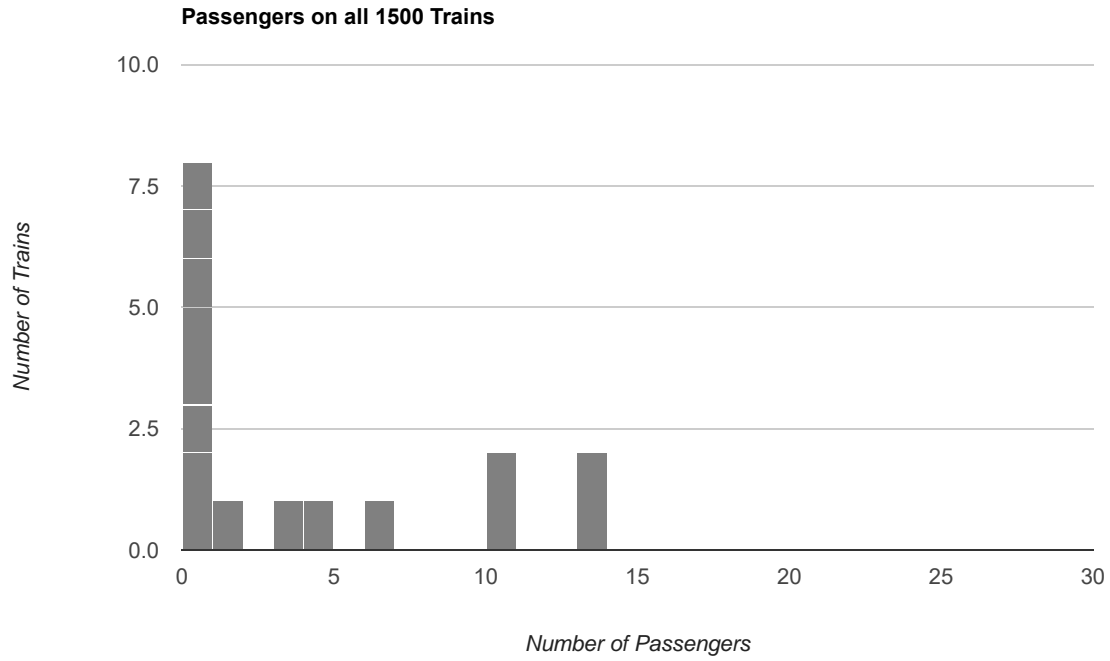

Passenger Train Report for 2018

(as of 07/09/18)

Passenger Counts		Train Times:								
Train-Date	Day of Week	1200	1230	1300	1330	1400	1430	1500	1530	Total
05/26/18	Saturday	28	13	8	0	5	13	13	10	90
05/27/18	Sunday	9	8	2	6	0	6	10	10	51
05/28/18	Monday	7	6	6	9	13	7	3	1	52
06/02/18	Saturday	3	2	3	6	1	2	0	2	19
06/03/18	Sunday	4	5	5	2	4	3	0	0	23
06/09/18	Saturday	8	3	3	13	10	0	0	0	37
06/10/18	Sunday	5	4	13	6	8	6	0	0	42
06/16/18	Saturday	23	13	0	5	5	2	1	1	50
06/17/18	Sunday	4	0	4	2	2	0	0	0	12
06/23/18	Saturday	13	7	13	13	7	0	0	4	57
06/24/18	Sunday	23	4	2	5	5	4	0	4	47
06/30/18	Saturday	0	13	9	6	6	4	4	6	48
07/01/18	Sunday	8	4	0	0	6	0	0	0	18
07/04/18	Wednesday	9	3	0	0	0	0	6	0	18
07/07/18	Saturday	13	8	4	2	6	4	10	13	60
07/08/18	Sunday	13	5	7	6	0	7	13	10	61
Totals:		170	98	79	81	78	58	60	61	685
Averages:		10.6	6.1	4.9	5.1	4.9	3.6	3.8	3.8	42.8
Medians (50th percentile):		8.5	5	4	5.5	5	3.5	0.5	1.5	
Zero Passenger Runs:		1	1	3	3	3	5	8	6	30
Annuled Runs:		1	1	3	3	3	5	7	6	29

Total number of dates: 16

Total number of scheduled trains: 128

Passenger Counts		Train Times:								
Sorted by Day of Weekend		1200	1230	1300	1330	1400	1430	1500	1530	Totals
Saturday - Total Passengers		88	59	40	45	40	25	28	36	361
Sunday - Total Passengers		66	30	33	27	25	26	23	24	254
Holiday - Total Passengers		16	9	6	9	13	7	9	1	70
Saturday Averages		12.6	8.4	5.7	6.4	5.7	3.6	4.0	5.1	51.6
Sunday Averages		9.4	4.3	4.7	3.9	3.6	3.7	3.3	3.4	36.3
Holiday Averages		8.0	4.5	3.0	4.5	6.5	3.5	4.5	0.5	35.0
Saturday - Zero Passenger Runs		1	0	1	1	0	2	3	1	9
Sunday - Zero Passenger Runs		0	1	1	1	2	2	5	4	16
Holiday - Zero Passenger Runs		0	0	1	1	1	1	0	1	5

Passengers by Train Time (year to date)

Average Passengers by Train Time (year to date)

Number of Zero Passenger Trains by Train Time (year to date)

Passengers on all 1400 Trains

Passengers on all 1430 Trains