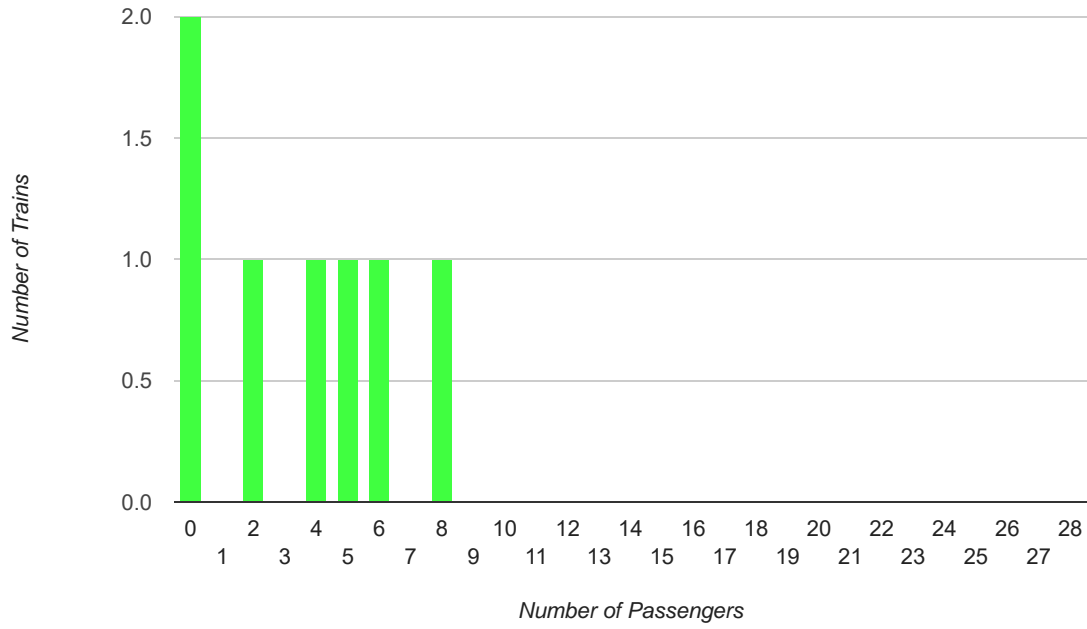

Total number of dates: 16

Total number of scheduled trains: 128

Passenger Counts		Train Times:								
Sorted by Day of Weekend		1200	1230	1300	1330	1400	1430	1500	1530	Totals
Saturday - Total Passengers		88	59	40	45	40	25	28	36	361
Sunday - Total Passengers		66	30	33	27	25	26	23	24	254
Holiday - Total Passengers		16	9	6	9	13	7	9	1	70
Saturday Averages		12.6	8.4	5.7	6.4	5.7	3.6	4.0	5.1	51.6
Sunday Averages		9.4	4.3	4.7	3.9	3.6	3.7	3.3	3.4	36.3
Holiday Averages		8.0	4.5	3.0	4.5	6.5	3.5	4.5	0.5	35.0
Saturday - Zero Passenger Runs		1	0	1	1	0	2	3	1	9
Sunday - Zero Passenger Runs		0	1	1	1	2	2	5	4	16
Holiday - Zero Passenger Runs		0	0	1	1	1	1	0	1	5

Passengers by Train Time (year to date)

Average Passengers by Train Time (year to date)

Number of Zero Passenger Trains by Train Time (year to date)

Passengers on all 1400 Trains

Passengers on all 1430 Trains

Passengers on Saturday 1400 Trains

Passengers on Saturday 1430 Trains

Passengers on Saturday 1500 Trains

Passengers on Saturday 1530 Trains

Passengers on Sunday 1400 Trains

Passengers on Sunday 1430 Trains