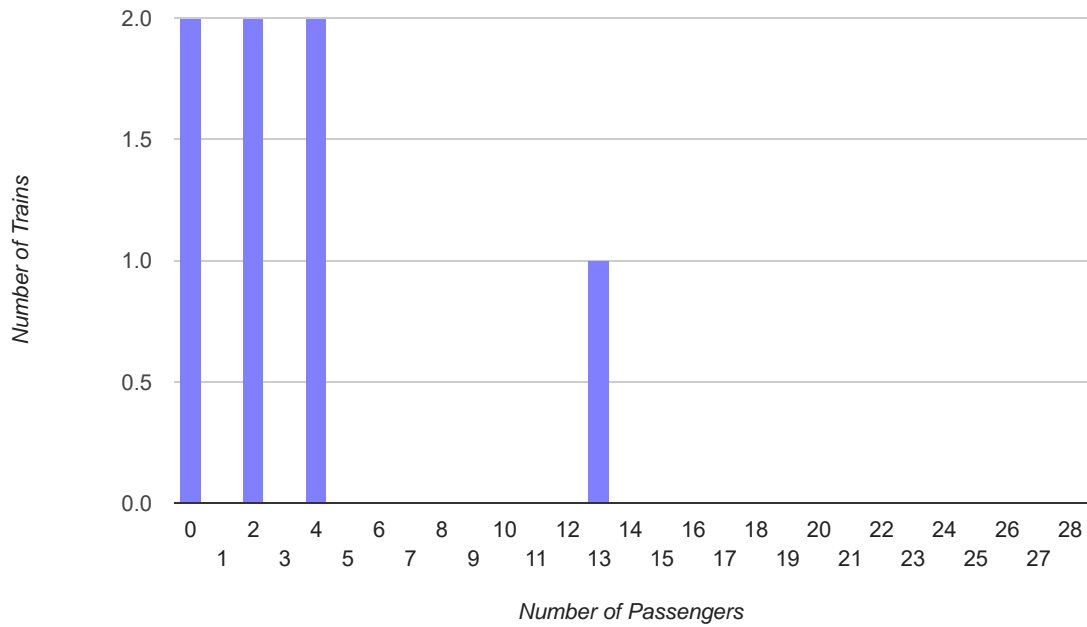

Passengers on Saturday 1430 Trains