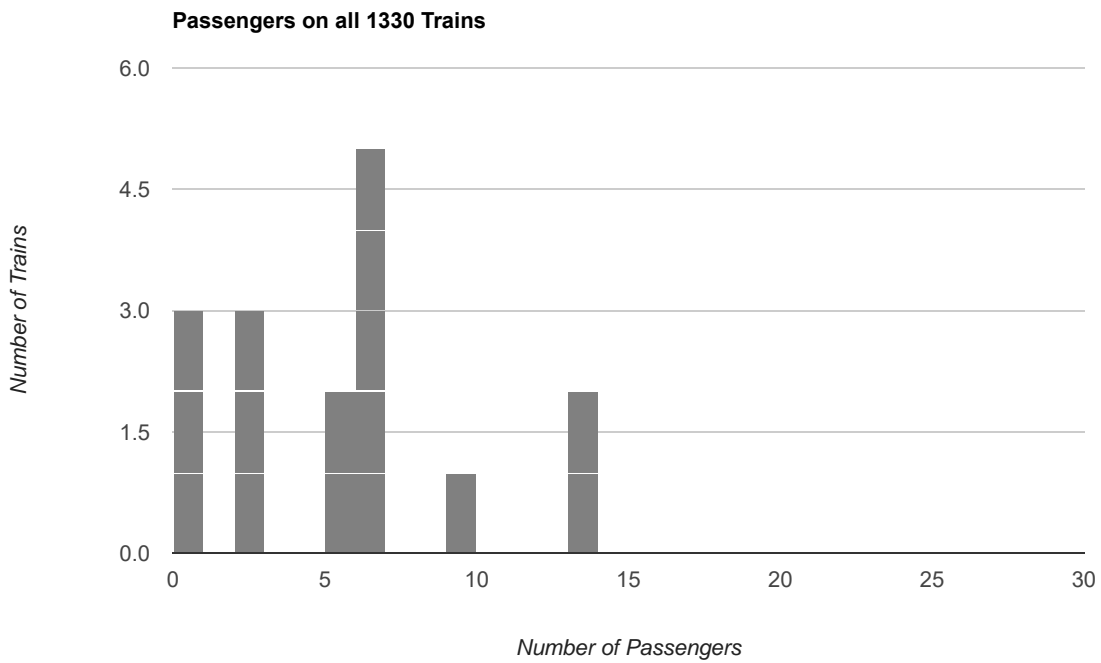

Passenger Train Report for 2018

(as of 07/09/18)

Passenger Counts		Train Times:								
Train-Date	Day of Week	1200	1230	1300	1330	1400	1430	1500	1530	Total
05/26/18	Saturday	28	13	8	0	5	13	13	10	90
05/27/18	Sunday	9	8	2	6	0	6	10	10	51
05/28/18	Monday	7	6	6	9	13	7	3	1	52
06/02/18	Saturday	3	2	3	6	1	2	0	2	19
06/03/18	Sunday	4	5	5	2	4	3	0	0	23
06/09/18	Saturday	8	3	3	13	10	0	0	0	37
06/10/18	Sunday	5	4	13	6	8	6	0	0	42
06/16/18	Saturday	23	13	0	5	5	2	1	1	50
06/17/18	Sunday	4	0	4	2	2	0	0	0	12
06/23/18	Saturday	13	7	13	13	7	0	0	4	57
06/24/18	Sunday	23	4	2	5	5	4	0	4	47
06/30/18	Saturday	0	13	9	6	6	4	4	6	48
07/01/18	Sunday	8	4	0	0	6	0	0	0	18
07/04/18	Wednesday	9	3	0	0	0	0	6	0	18
07/07/18	Saturday	13	8	4	2	6	4	10	13	60
07/08/18	Sunday	13	5	7	6	0	7	13	10	61
Totals:		170	98	79	81	78	58	60	61	685
Averages:		10.6	6.1	4.9	5.1	4.9	3.6	3.8	3.8	42.8
Medians (50th percentile):		8.5	5	4	5.5	5	3.5	0.5	1.5	
Zero Passenger Runs:		1	1	3	3	3	5	8	6	30
Annuled Runs:		1	1	3	3	3	5	7	6	29

Total number of dates: 16

Total number of scheduled trains: 128

Passenger Counts		Train Times:								
Sorted by Day of Weekend		1200	1230	1300	1330	1400	1430	1500	1530	Totals
Saturday - Total Passengers		88	59	40	45	40	25	28	36	361
Sunday - Total Passengers		66	30	33	27	25	26	23	24	254
Holiday - Total Passengers		16	9	6	9	13	7	9	1	70
Saturday Averages		12.6	8.4	5.7	6.4	5.7	3.6	4.0	5.1	51.6
Sunday Averages		9.4	4.3	4.7	3.9	3.6	3.7	3.3	3.4	36.3
Holiday Averages		8.0	4.5	3.0	4.5	6.5	3.5	4.5	0.5	35.0
Saturday - Zero Passenger Runs		1	0	1	1	0	2	3	1	9
Sunday - Zero Passenger Runs		0	1	1	1	2	2	5	4	16
Holiday - Zero Passenger Runs		0	0	1	1	1	1	0	1	5

Passengers by Train Time (year to date)

Average Passengers by Train Time (year to date)

Number of Zero Passenger Trains by Train Time (year to date)

Passengers on all 1400 Trains

Passengers on all 1430 Trains