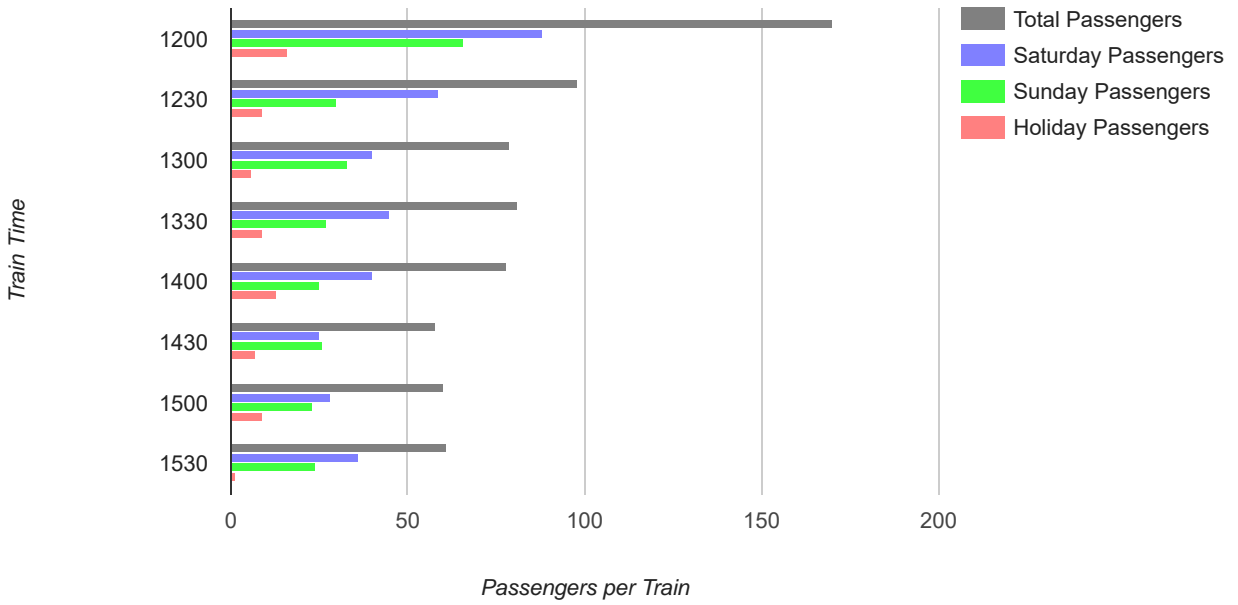

Passenger Train Report for 2018

(as of 07/09/18)

Passenger Counts		Train Times:								
Train-Date	Day of Week	1200	1230	1300	1330	1400	1430	1500	1530	Total
05/26/18	Saturday	28	13	8	0	5	13	13	10	90
05/27/18	Sunday	9	8	2	6	0	6	10	10	51
05/28/18	Monday	7	6	6	9	13	7	3	1	52
06/02/18	Saturday	3	2	3	6	1	2	0	2	19
06/03/18	Sunday	4	5	5	2	4	3	0	0	23
06/09/18	Saturday	8	3	3	13	10	0	0	0	37
06/10/18	Sunday	5	4	13	6	8	6	0	0	42
06/16/18	Saturday	23	13	0	5	5	2	1	1	50
06/17/18	Sunday	4	0	4	2	2	0	0	0	12
06/23/18	Saturday	13	7	13	13	7	0	0	4	57
06/24/18	Sunday	23	4	2	5	5	4	0	4	47
06/30/18	Saturday	0	13	9	6	6	4	4	6	48
07/01/18	Sunday	8	4	0	0	6	0	0	0	18
07/04/18	Wednesday	9	3	0	0	0	0	6	0	18
07/07/18	Saturday	13	8	4	2	6	4	10	13	60
07/08/18	Sunday	13	5	7	6	0	7	13	10	61
Totals:		170	98	79	81	78	58	60	61	685
Averages:		10.6	6.1	4.9	5.1	4.9	3.6	3.8	3.8	42.8
Medians (50th percentile):		8.5	5	4	5.5	5	3.5	0.5	1.5	
Zero Passenger Runs:		1	1	3	3	3	5	8	6	30
Annuled Runs:		1	1	3	3	3	5	7	6	29

Total number of dates: 16

Total number of scheduled trains: 128

Passenger Counts		Train Times:								
Sorted by Day of Weekend		1200	1230	1300	1330	1400	1430	1500	1530	Totals
Saturday - Total Passengers		88	59	40	45	40	25	28	36	361
Sunday - Total Passengers		66	30	33	27	25	26	23	24	254
Holiday - Total Passengers		16	9	6	9	13	7	9	1	70
Saturday Averages		12.6	8.4	5.7	6.4	5.7	3.6	4.0	5.1	51.6
Sunday Averages		9.4	4.3	4.7	3.9	3.6	3.7	3.3	3.4	36.3
Holiday Averages		8.0	4.5	3.0	4.5	6.5	3.5	4.5	0.5	35.0
Saturday - Zero Passenger Runs		1	0	1	1	0	2	3	1	9
Sunday - Zero Passenger Runs		0	1	1	1	2	2	5	4	16
Holiday - Zero Passenger Runs		0	0	1	1	1	1	0	1	5

Passengers by Train Time (year to date)

Average Passengers by Train Time (year to date)

Number of Zero Passenger Trains by Train Time (year to date)

Passengers on all 1400 Trains

Passengers on all 1430 Trains